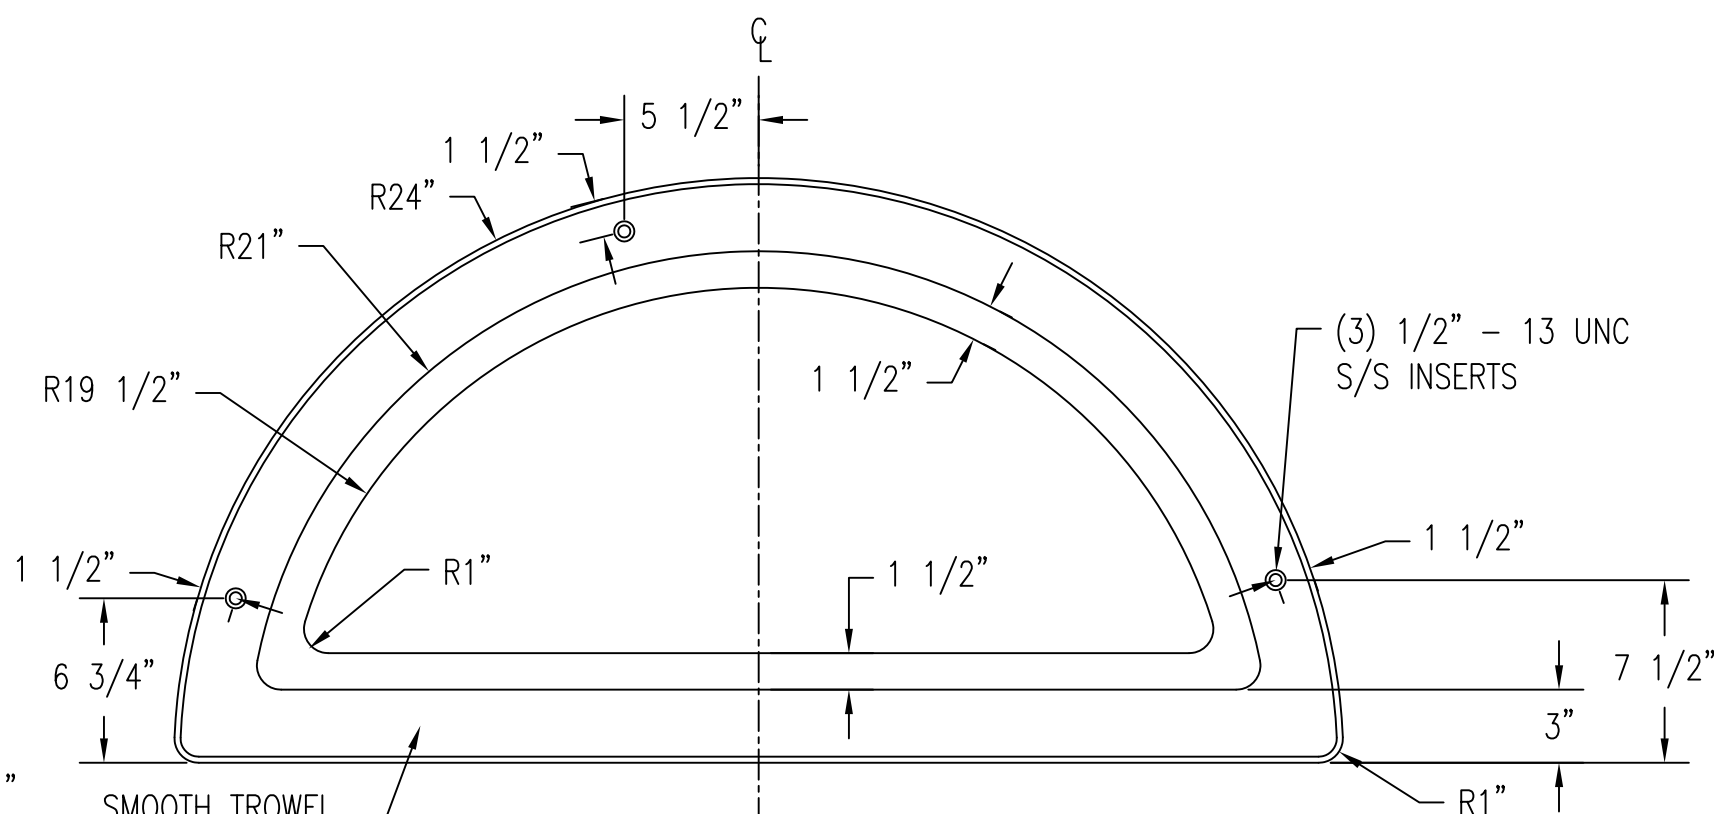

1 TOP VIEW  
Scale: 1/8" = 1"

2 ELEVATION VIEW  
Scale: 1/8" = 1"

3 BOTTOM VIEW  
Scale: 1/8" = 1"

4 CROSS SECTION  
Scale: 1/8" = 1"

**PROPRIETARY AND CONFIDENTIAL**  
THE INFORMATION CONTAINED IN THIS DRAWING IS THE SOLE PROPERTY OF Park Warehouse, LLC. 5301 North Federal Highway, Suite 140, Boca Raton, FL. ANY REPRODUCTION IN PART OR AS A WHOLE WITHOUT THE WRITTEN PERMISSION OF Park Warehouse, LLC. 5301 North Federal Highway, Suite 140, Boca Raton, FL. IS PROHIBITED.