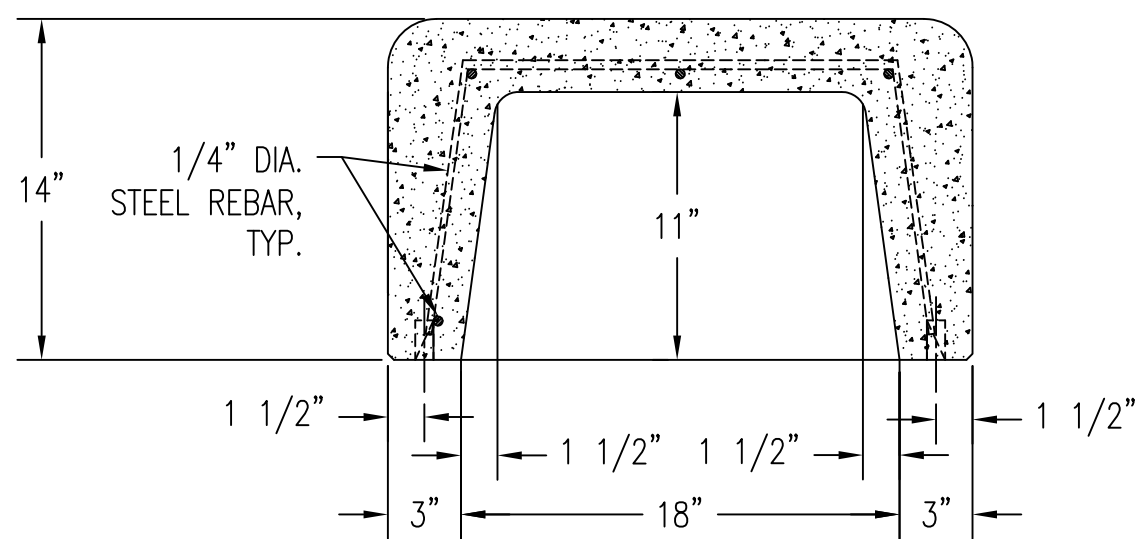

1 TOP VIEW  
Scale: 1/8" = 1"

2 ELEVATION VIEW  
Scale: 1/8" = 1"

3 BOTTOM VIEW  
Scale: 1/8" = 1"

4 CROSS SECTION  
Scale: 1/8" = 1"

**PROPRIETARY AND CONFIDENTIAL**  
THE INFORMATION CONTAINED IN THIS DRAWING IS THE SOLE PROPERTY OF Park Warehouse, LLC. 5301 North Federal Highway, Suite 140, Boca Raton, FL. ANY REPRODUCTION IN PART OR AS A WHOLE WITHOUT THE WRITTEN PERMISSION OF Park Warehouse, LLC. 5301 North Federal Highway, Suite 140, Boca Raton, FL. IS PROHIBITED.