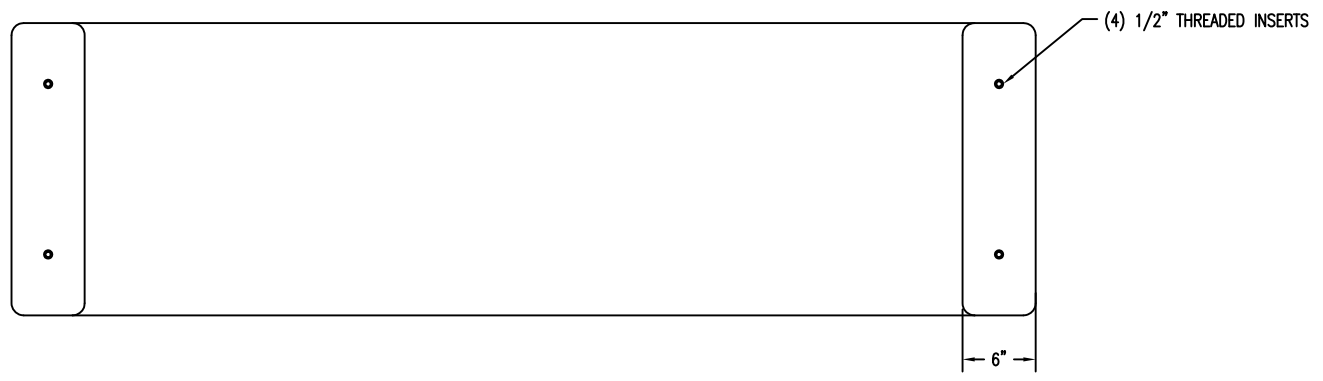

1 TOP VIEW  
Scale: 1/8" = 1"

2 FRONT ELEVATION VIEW  
Scale: 1/8" = 1"

4 SIDE VIEW  
Scale: 1/8" = 1"

3 BOTTOM VIEW  
Scale: 1/8" = 1"

**PROPRIETARY AND CONFIDENTIAL**  
THE INFORMATION CONTAINED IN THIS DRAWING IS THE SOLE PROPERTY OF Park Warehouse, LLC. 5301 North Federal Highway, Suite 140, Boca Raton, FL. ANY REPRODUCTION IN PART OR AS A WHOLE WITHOUT THE WRITTEN PERMISSION OF Park Warehouse, LLC. 5301 North Federal Highway, Suite 140, Boca Raton, FL. IS PROHIBITED.