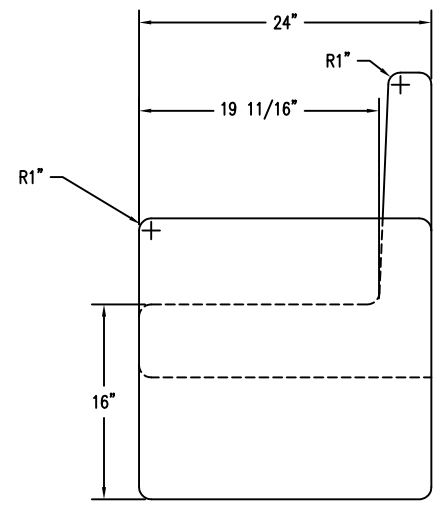

1 TOP VIEW  
Scale: 1/8" = 1"

2 FRONT ELEVATION VIEW  
Scale: 1/8" = 1"

4 SIDE VIEW  
Scale: 1/8" = 1"

3 BOTTOM VIEW  
Scale: 1/8" = 1"

**PROPRIETARY AND CONFIDENTIAL**  
THE INFORMATION CONTAINED IN THIS DRAWING IS THE SOLE PROPERTY OF Park Warehouse, LLC. 5301 North Federal Highway, Suite 140, Boca Raton, FL. ANY REPRODUCTION IN PART OR AS A WHOLE WITHOUT THE WRITTEN PERMISSION OF Park Warehouse, LLC. 5301 North Federal Highway, Suite 140, Boca Raton, FL. IS PROHIBITED.