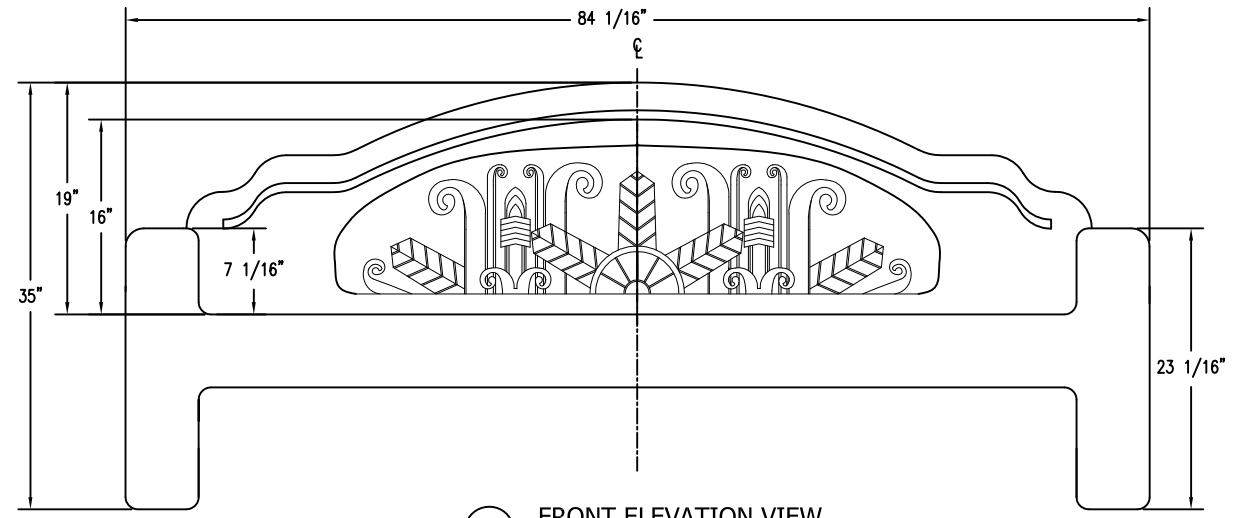

1 TOP VIEW  
Scale: 1/8" = 1"

2 FRONT ELEVATION VIEW  
Scale: 1/8" = 1"

4 SIDE VIEW  
Scale: 1/8" = 1"

3 BOTTOM VIEW  
Scale: 1/8" = 1"

**PROPRIETARY AND CONFIDENTIAL**  
THE INFORMATION CONTAINED IN THIS DRAWING IS THE SOLE PROPERTY OF Park Warehouse, LLC. 5301 North Federal Highway, Suite 140, Boca Raton, FL. ANY REPRODUCTION IN PART OR AS A WHOLE WITHOUT THE WRITTEN PERMISSION OF Park Warehouse, LLC. 5301 North Federal Highway, Suite 140, Boca Raton, FL. IS PROHIBITED.