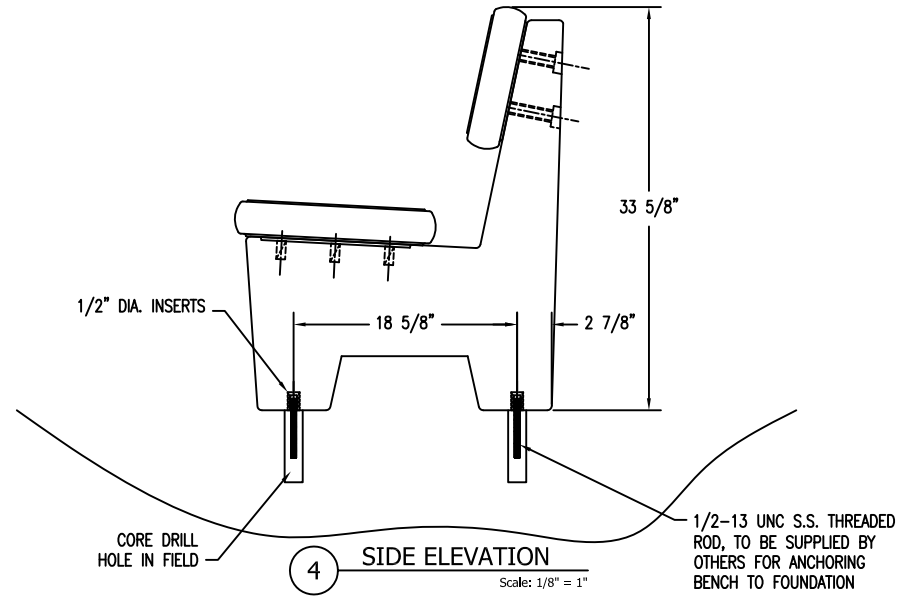

1 TOP VIEW  
Scale: 1/8" = 1"

2 FRONT ELEVATION  
Scale: 1/8" = 1"

4 SIDE ELEVATION  
Scale: 1/8" = 1"

3 BOTTOM VIEW  
Scale: 1/8" = 1"

PROPRIETARY AND CONFIDENTIAL  
THE INFORMATION CONTAINED IN THIS DRAWING IS THE SOLE PROPERTY OF Park Warehouse, LLC. 5301 North Federal Highway, Suite 140, Boca Raton, FL. ANY REPRODUCTION IN PART OR AS A WHOLE WITHOUT THE WRITTEN PERMISSION OF Park Warehouse, LLC. 5301 North Federal Highway, Suite 140, Boca Raton, FL. IS PROHIBITED.