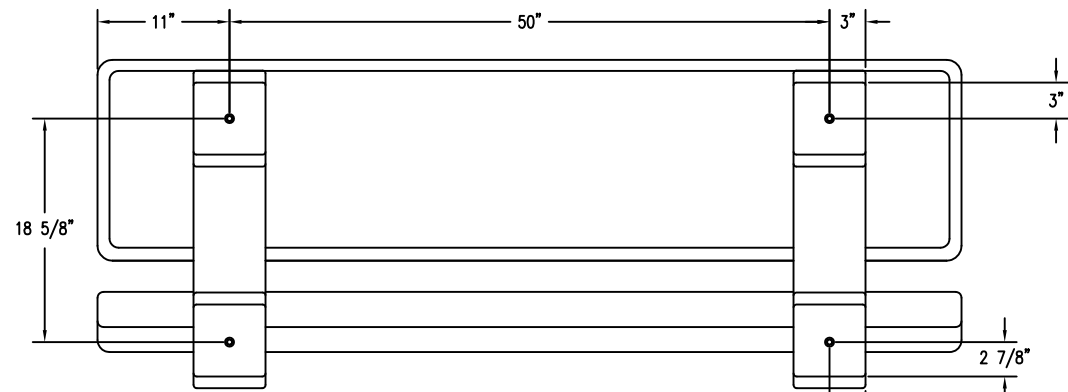

1 TOP VIEW  
Scale: 1/8" = 1"

2 FRONT ELEVATION  
Scale: 1/8" = 1"

4 SIDE ELEVATION  
Scale: 1/8" = 1"

3 BOTTOM VIEW  
Scale: 1/8" = 1"

PROPRIETARY AND CONFIDENTIAL  
THE INFORMATION CONTAINED IN THIS DRAWING IS THE SOLE PROPERTY OF Park Warehouse, LLC. 5301 North Federal Highway, Suite 140, Boca Raton, FL. ANY REPRODUCTION IN PART OR AS A WHOLE WITHOUT THE WRITTEN PERMISSION OF Park Warehouse, LLC. 5301 North Federal Highway, Suite 140, Boca Raton, FL. IS PROHIBITED.