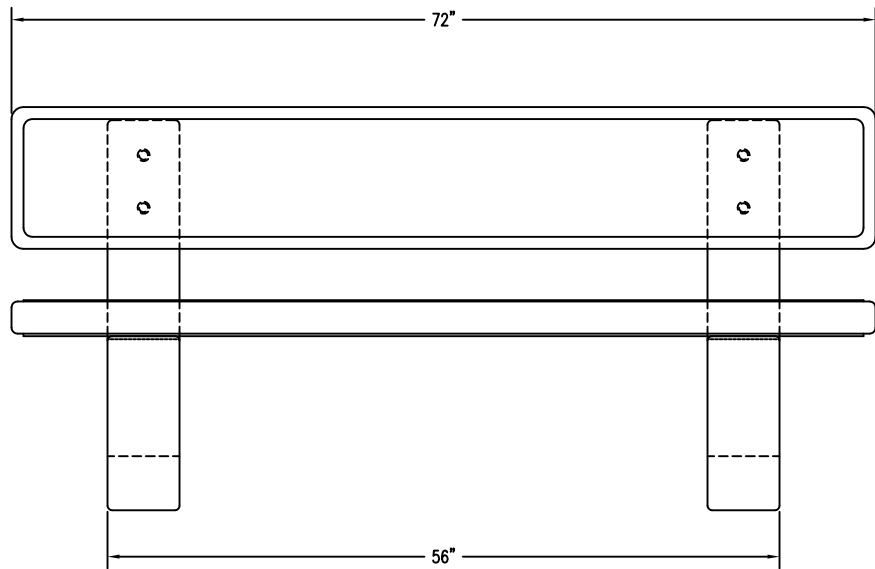

1 TOP VIEW  
Scale: 1/8" = 1"

2 FRONT ELEVATION  
Scale: 1/8" = 1"

4 SIDE ELEVATION  
Scale: 1/8" = 1"

3 BOTTOM VIEW  
Scale: 1/8" = 1"

PROPRIETARY AND CONFIDENTIAL  
THE INFORMATION CONTAINED IN THIS DRAWING IS THE SOLE PROPERTY OF Park Warehouse, LLC. 5301 North Federal Highway, Suite 140, Boca Raton, FL. ANY REPRODUCTION IN PART OR AS A WHOLE WITHOUT THE WRITTEN PERMISSION OF Park Warehouse, LLC. 5301 North Federal Highway, Suite 140, Boca Raton, FL. IS PROHIBITED.