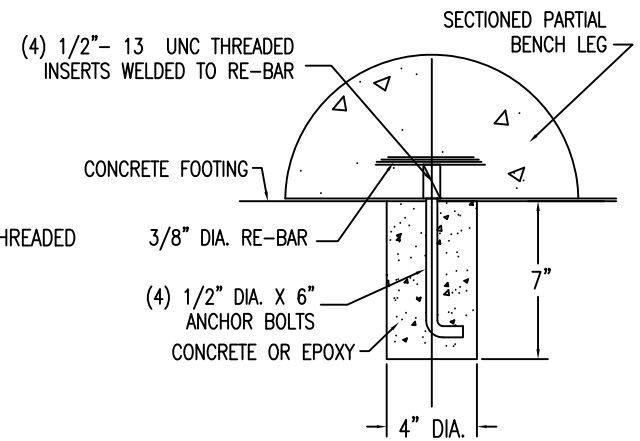

SIDE ELEVATION CAST CONCRETE BENCH

END VIEW BENCH

BOTTOM VIEW BENCH

WT. 950#

SECTIONED ANCHORING SYSTEM DETAIL "A"

PROPRIETARY AND CONFIDENTIAL
 THE INFORMATION CONTAINED IN THIS DRAWING IS THE SOLE PROPERTY OF Park Warehouse, LLC. 5301 North Federal Highway, Suite 140, Boca Raton, FL. ANY REPRODUCTION IN PART OR AS A WHOLE WITHOUT THE WRITTEN PERMISSION OF Park Warehouse, LLC. 5301 North Federal Highway, Suite 140, Boca Raton, FL. IS PROHIBITED.