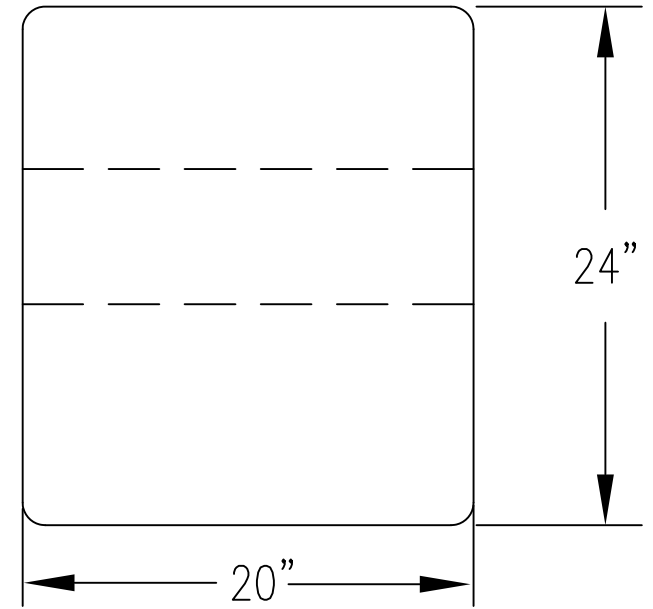

SIDE ELEVATION CAST CONCRETE BENCH

END VIEW BENCH

BOTTOM VIEW BENCH

WT. 950#

SECTIONED ANCHORING SYSTEM DETAIL "A"

PROPRIETARY AND CONFIDENTIAL
 THE INFORMATION CONTAINED IN THIS DRAWING IS THE SOLE PROPERTY OF Park Warehouse, LLC. 5301 North Federal Highway, Suite 140, Boca Raton, FL. ANY REPRODUCTION IN PART OR AS A WHOLE WITHOUT THE WRITTEN PERMISSION OF Park Warehouse, LLC. 5301 North Federal Highway, Suite 140, Boca Raton, FL. IS PROHIBITED.