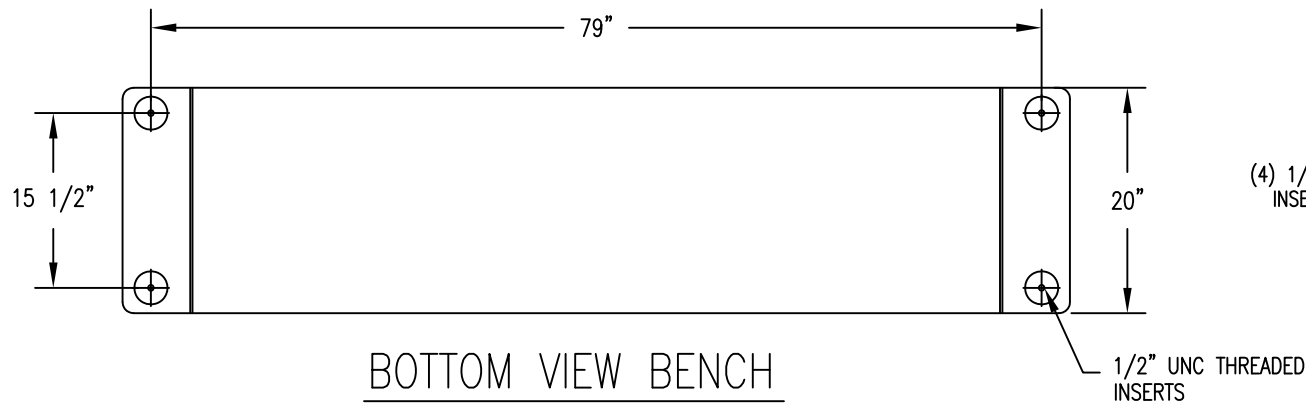

SIDE ELEVATION CAST CONCRETE BENCH

END VIEW BENCH

BOTTOM VIEW BENCH

WT. 950#

SECTIONED ANCHORING SYSTEM DETAIL "A"

PROPRIETARY AND CONFIDENTIAL
 THE INFORMATION CONTAINED IN THIS DRAWING IS THE SOLE PROPERTY OF Park Warehouse, LLC. 5301 North Federal Highway, Suite 140, Boca Raton, FL. ANY REPRODUCTION IN PART OR AS A WHOLE WITHOUT THE WRITTEN PERMISSION OF Park Warehouse, LLC. 5301 North Federal Highway, Suite 140, Boca Raton, FL. IS PROHIBITED.