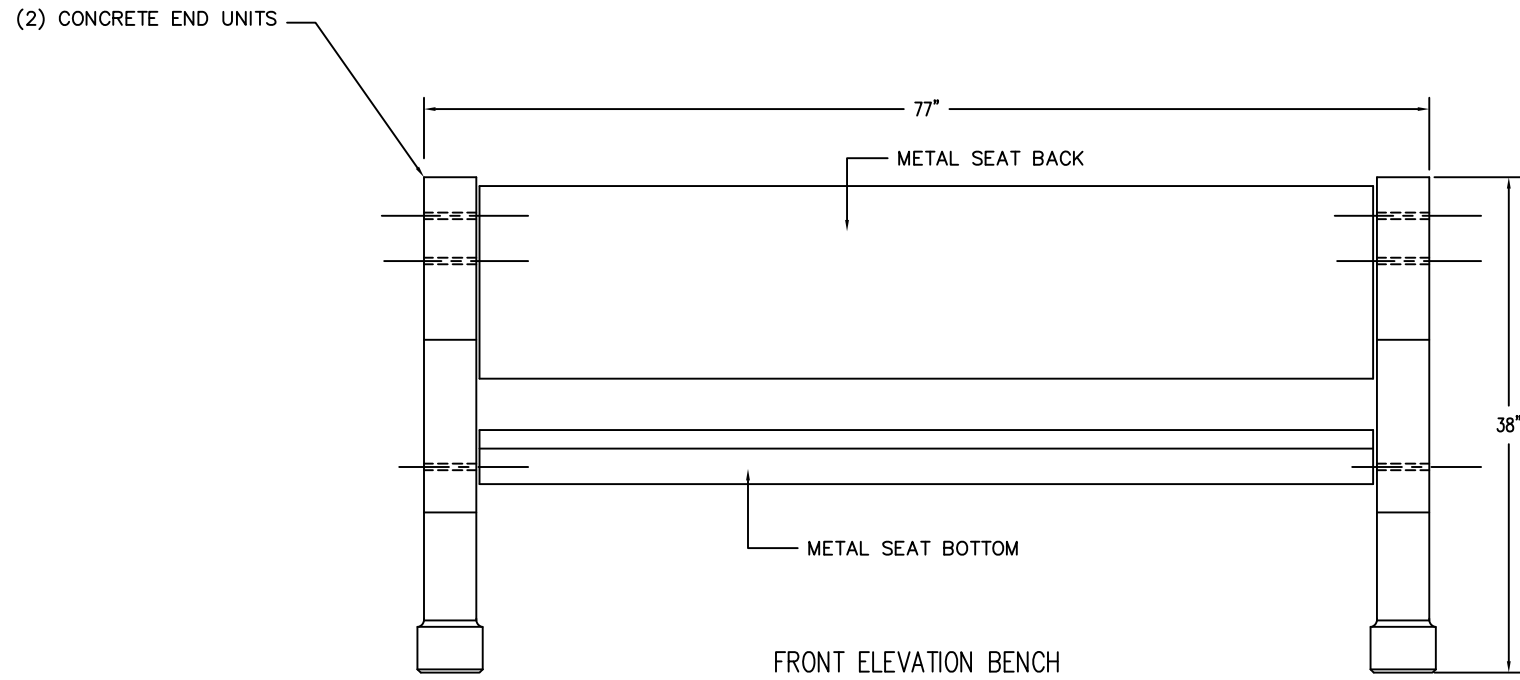

END ELEVATION BENCH

FRONT ELEVATION BENCH

FRONT ELEVATION LEG

PROPRIETARY AND CONFIDENTIAL  
 THE INFORMATION CONTAINED IN THIS  
 DRAWING IS THE SOLE PROPERTY OF  
 Park Warehouse, LLC. 5301 North  
 Federal Highway, Suite 140, Boca Raton,  
 FL. ANY REPRODUCTION IN PART OR  
 AS A WHOLE WITHOUT THE WRITTEN  
 PERMISSION OF Park Warehouse, LLC.  
 5301 North Federal Highway, Suite 140,  
 Boca Raton, FL. IS PROHIBITED.

# Park Warehouse

|           |      |    |     |      |    |          |  |        |          |                   |
|-----------|------|----|-----|------|----|----------|--|--------|----------|-------------------|
| REVISIONS |      |    |     |      |    | DRAWN BY | RJH  | JOB    | MATERIAL | CONCRETE/METAL    |
| NO.       | DATE | BY | NO. | DATE | BY | TITLE    | LOCATION:  | WEIGHT | 445      | LBS               |
| 1         |      |    | 4   |      |    | SCALE    | UNLESS OTHERWISE SPECIFIED<br>DIMENSIONS ARE IN INCHES<br>ANGLES ±0.5°<br>2 PL ±0.01 3 PL ±0.005 | DATE   | 9/6/06   | FINISH<br>OPTIONS |
| 2         |      |    | 5   |      |    | JOB NO:  |  |        | DWG. NO. | TF5022            |
| 3         |      |    | 6   |      |    |          |  |        |          |                   |