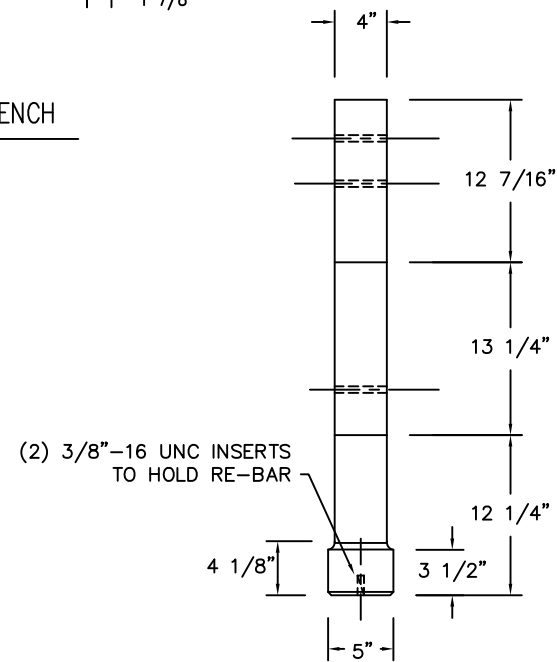

END ELEVATION BENCH

FRONT ELEVATION BENCH

FRONT ELEVATION LEG

PROPRIETARY AND CONFIDENTIAL  
 THE INFORMATION CONTAINED IN THIS  
 DRAWING IS THE SOLE PROPERTY OF  
 Park Warehouse, LLC. 5301 North  
 Federal Highway, Suite 140, Boca Raton,  
 FL. ANY REPRODUCTION IN PART OR  
 AS A WHOLE WITHOUT THE WRITTEN  
 PERMISSION OF Park Warehouse, LLC.  
 5301 North Federal Highway, Suite 140,  
 Boca Raton, FL. IS PROHIBITED.

# Park Warehouse

|           |      |    |     |      |    |          |  |        |          |                   |
|-----------|------|----|-----|------|----|----------|--|--------|----------|-------------------|
| REVISIONS |      |    |     |      |    | DRAWN BY | RJH  | JOB    | MATERIAL | CONCRETE/METAL    |
| NO.       | DATE | BY | NO. | DATE | BY | TITLE    | LOCATION:  | WEIGHT | 445      | LBS               |
| 1         |      |    | 4   |      |    | SCALE    | UNLESS OTHERWISE SPECIFIED<br>DIMENSIONS ARE IN INCHES<br>ANGLES ±0.5°<br>2 PL ±0.01 3 PL ±0.005 | DATE   | 9/6/06   | FINISH<br>OPTIONS |
| 2         |      |    | 5   |      |    | JOB NO:  |  |        | DWG. NO. | TF5022            |
| 3         |      |    | 6   |      |    |          |  |        |          |                   |