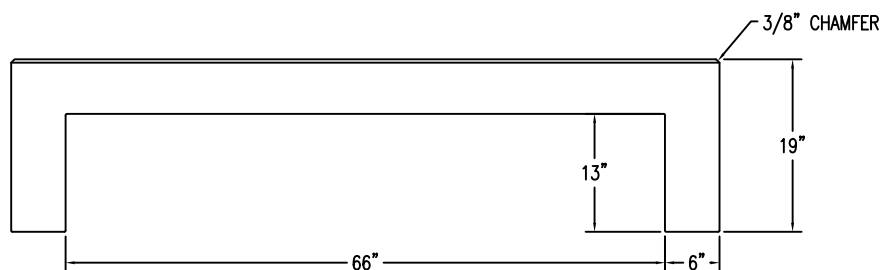

① TOP VIEW OF BENCH
Scale: 1/8" = 1"

② SIDE VIEW OF BENCH
Scale: 1/8" = 1"

④ END VIEW OF BENCH
Scale: 1/8" = 1"

③ BOTTOM VIEW OF BENCH
Scale: 1/8" = 1"

PROPRIETARY AND CONFIDENTIAL
THE INFORMATION CONTAINED IN THIS DRAWING IS THE SOLE PROPERTY OF Park Warehouse, LLC. 5301 North Federal Highway, Suite 140, Boca Raton, FL. ANY REPRODUCTION IN PART OR AS A WHOLE WITHOUT THE WRITTEN PERMISSION OF Park Warehouse, LLC. 5301 North Federal Highway, Suite 140, Boca Raton, FL. IS PROHIBITED.