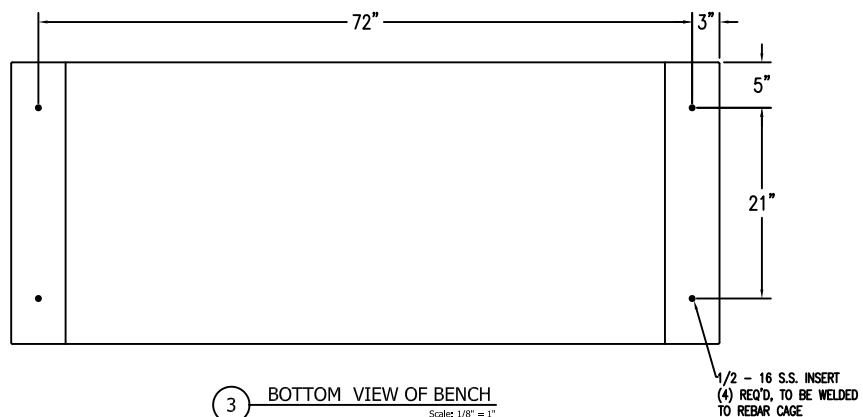

① TOP VIEW OF BENCH
Scale: 1/8" = 1"

② SIDE VIEW OF BENCH
Scale: 1/8" = 1"

④ END VIEW OF BENCH
Scale: 1/8" = 1"

③ BOTTOM VIEW OF BENCH
Scale: 1/8" = 1"

PROPRIETARY AND CONFIDENTIAL
THE INFORMATION CONTAINED IN THIS DRAWING IS THE SOLE PROPERTY OF Park Warehouse, LLC. 5301 North Federal Highway, Suite 140, Boca Raton, FL. ANY REPRODUCTION IN PART OR AS A WHOLE WITHOUT THE WRITTEN PERMISSION OF Park Warehouse, LLC. 5301 North Federal Highway, Suite 140, Boca Raton, FL. IS PROHIBITED.