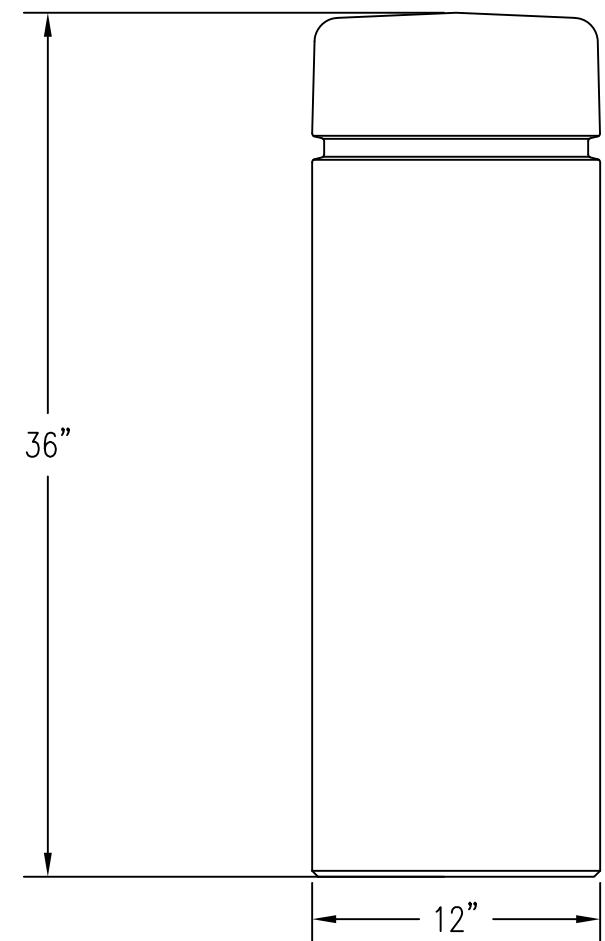

1 TOP VIEW

2 ELEVATION VIEW

3 CROSS SECTION

4 BOTTOM VIEW

**PROPRIETARY AND CONFIDENTIAL**  
 THE INFORMATION CONTAINED IN THIS DRAWING IS THE SOLE PROPERTY OF Park Warehouse, LLC. 5301 North Federal Highway, Suite 140, Boca Raton, FL. ANY REPRODUCTION IN PART OR AS A WHOLE WITHOUT THE WRITTEN PERMISSION OF Park Warehouse, LLC. 5301 North Federal Highway, Suite 140, Boca Raton, FL. IS PROHIBITED.