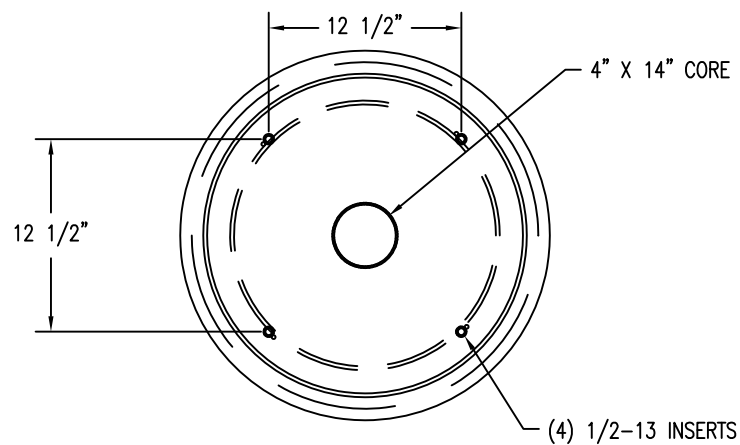

1 TOP VIEW

4 CROSS SECTION

2 ELEVATION VIEW

3 BOTTOM VIEW

PROPRIETARY AND CONFIDENTIAL
 THE INFORMATION CONTAINED IN THIS
 DRAWING IS THE SOLE PROPERTY OF
 Park Warehouse, LLC, 5301 North
 Federal Highway, Suite 140, Boca Raton,
 FL. ANY REPRODUCTION IN PART OR
 AS A WHOLE WITHOUT THE WRITTEN
 PERMISSION OF Park Warehouse, LLC,
 5301 North Federal Highway, Suite 140,
 Boca Raton, FL. IS PROHIBITED.