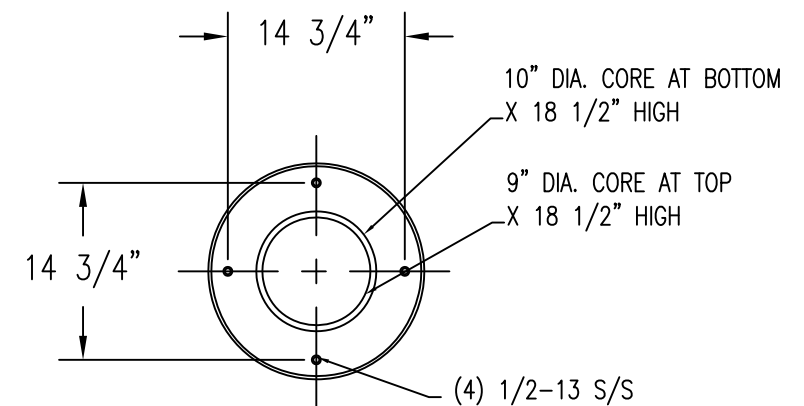

1 TOP VIEW

10 ALUMINUM GRILL CROSS SECTION

4 CROSS SECTION

2 ELEVATION VIEW

3 BOTTOM VIEW

PROPRIETARY AND CONFIDENTIAL
 THE INFORMATION CONTAINED IN THIS DRAWING IS THE SOLE PROPERTY OF Park Warehouse, LLC. 5301 North Federal Highway, Suite 140, Boca Raton, FL. ANY REPRODUCTION IN PART OR AS A WHOLE WITHOUT THE WRITTEN PERMISSION OF Park Warehouse, LLC. 5301 North Federal Highway, Suite 140, Boca Raton, FL. IS PROHIBITED.