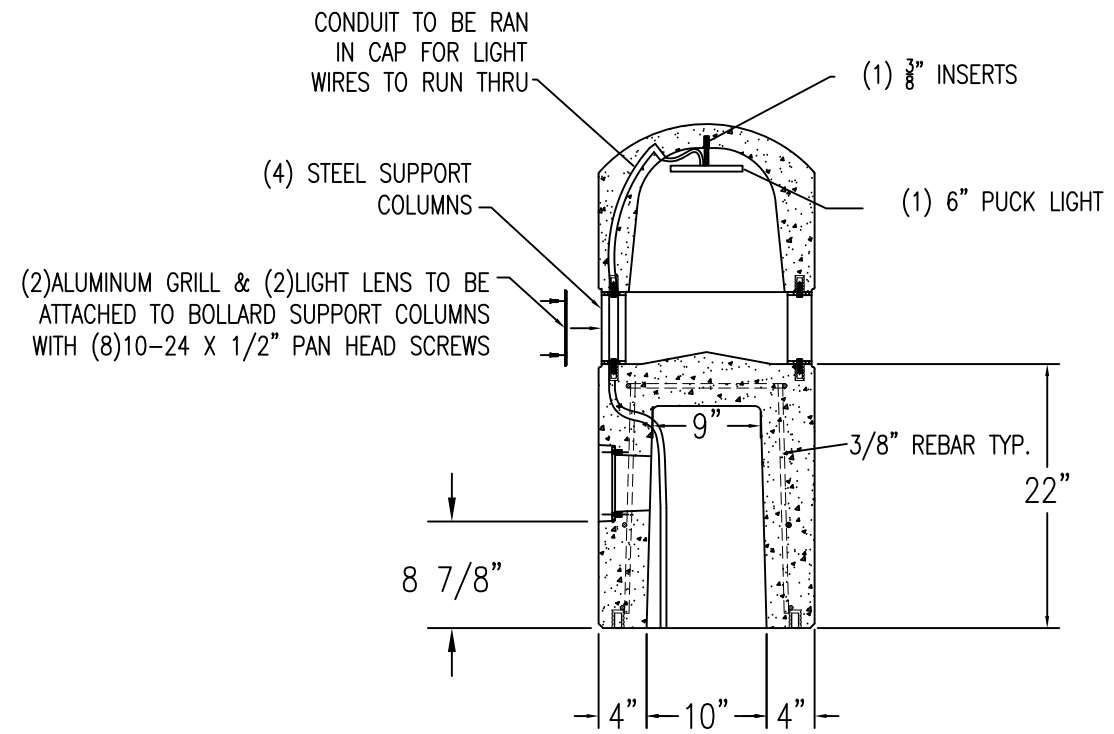

1 TOP VIEW

10 ALUMINUM GRILL CROSS SECTION

4 CROSS SECTION

2 ELEVATION VIEW

3 BOTTOM VIEW

PROPRIETARY AND CONFIDENTIAL
 THE INFORMATION CONTAINED IN THIS DRAWING IS THE SOLE PROPERTY OF Park Warehouse, LLC. 5301 North Federal Highway, Suite 140, Boca Raton, FL. ANY REPRODUCTION IN PART OR AS A WHOLE WITHOUT THE WRITTEN PERMISSION OF Park Warehouse, LLC. 5301 North Federal Highway, Suite 140, Boca Raton, FL. IS PROHIBITED.