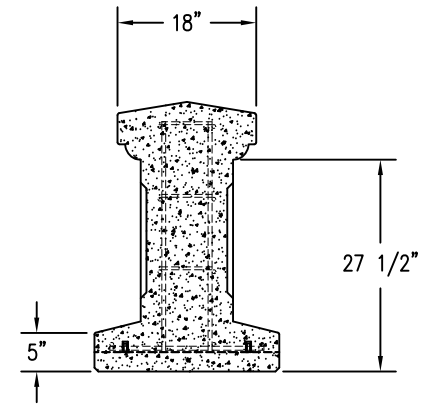

1 TOP VIEW

4 CROSS SECTION

2 ELEVATION VIEW

3 BOTTOM VIEW

PROPRIETARY AND CONFIDENTIAL
 THE INFORMATION CONTAINED IN THIS
 DRAWING IS THE SOLE PROPERTY OF
 Park Warehouse, LLC, 5301 North
 Federal Highway, Suite 140, Boca Raton,
 FL. ANY REPRODUCTION IN PART OR
 AS A WHOLE WITHOUT THE WRITTEN
 PERMISSION OF Park Warehouse, LLC,
 5301 North Federal Highway, Suite 140,
 Boca Raton, FL. IS PROHIBITED.