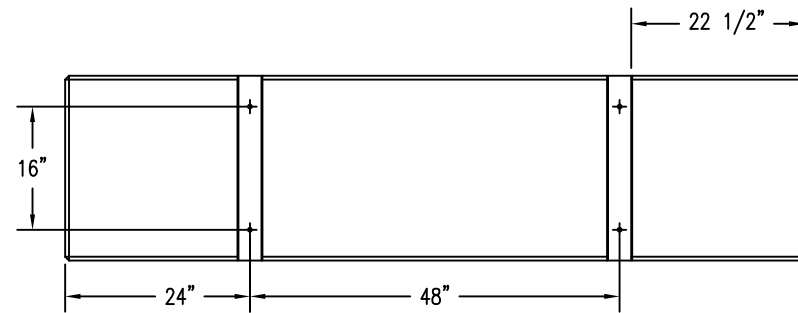

1 TOP VIEW

4 CROSS SECTION

2 ELEVATION VIEW

3 BOTTOM VIEW

PROPRIETARY AND CONFIDENTIAL
 THE INFORMATION CONTAINED IN THIS
 DRAWING IS THE SOLE PROPERTY OF
 Park Warehouse, LLC, 5301 North
 Federal Highway, Suite 140, Boca Raton,
 FL. ANY REPRODUCTION IN PART OR
 AS A WHOLE WITHOUT THE WRITTEN
 PERMISSION OF Park Warehouse, LLC,
 5301 North Federal Highway, Suite 140,
 Boca Raton, FL. IS PROHIBITED.