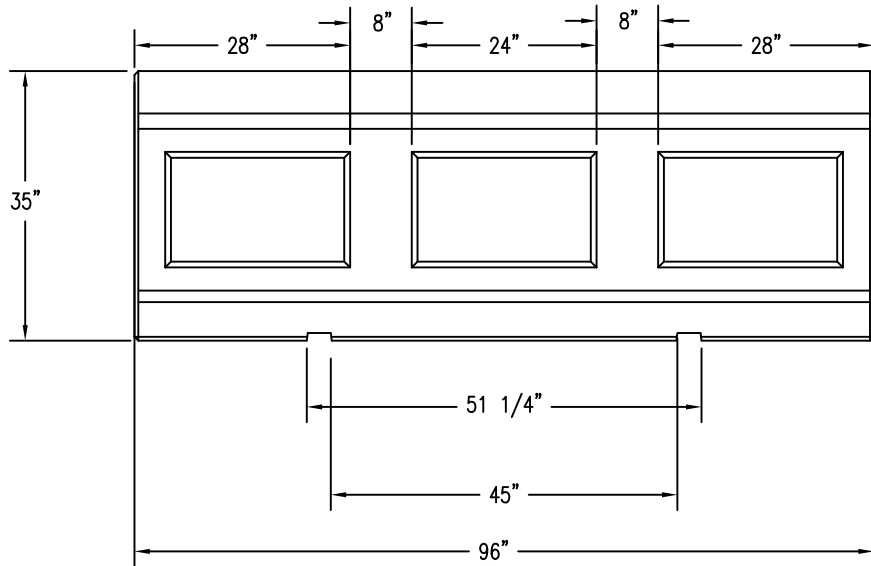

1 TOP VIEW

4 CROSS SECTION

2 ELEVATION VIEW

3 BOTTOM VIEW

PROPRIETARY AND CONFIDENTIAL
 THE INFORMATION CONTAINED IN THIS
 DRAWING IS THE SOLE PROPERTY OF
 Park Warehouse, LLC, 5301 North
 Federal Highway, Suite 140, Boca Raton,
 FL. ANY REPRODUCTION IN PART OR
 AS A WHOLE WITHOUT THE WRITTEN
 PERMISSION OF Park Warehouse, LLC,
 5301 North Federal Highway, Suite 140,
 Boca Raton, FL. IS PROHIBITED.