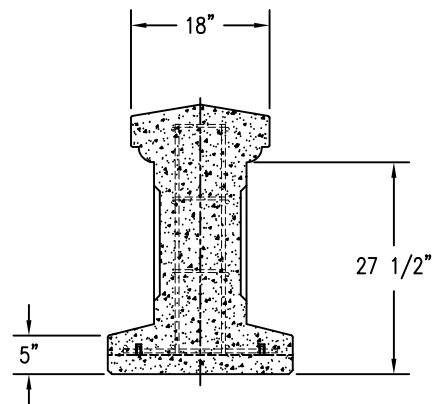

1 TOP VIEW

4 CROSS SECTION

2 ELEVATION VIEW

3 BOTTOM VIEW

PROPRIETARY AND CONFIDENTIAL
 THE INFORMATION CONTAINED IN THIS
 DRAWING IS THE SOLE PROPERTY OF
 Park Warehouse, LLC, 5301 North
 Federal Highway, Suite 140, Boca Raton,
 FL. ANY REPRODUCTION IN PART OR
 AS A WHOLE WITHOUT THE WRITTEN
 PERMISSION OF Park Warehouse, LLC,
 5301 North Federal Highway, Suite 140,
 Boca Raton, FL. IS PROHIBITED.