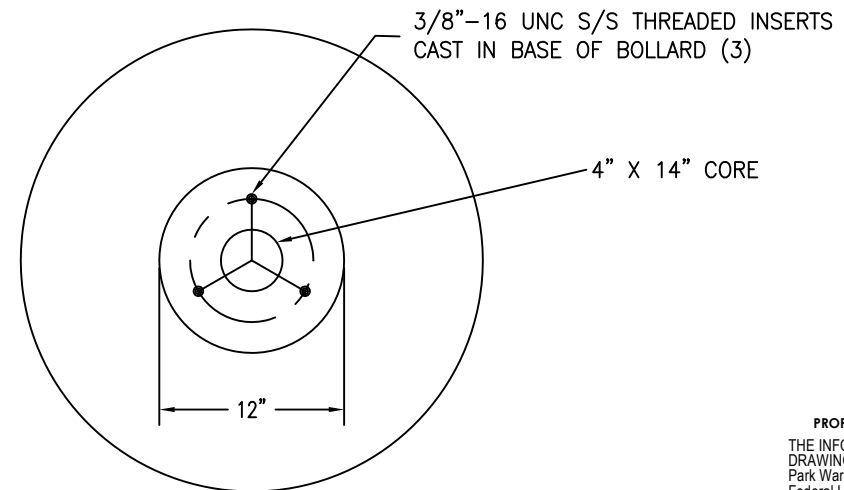

1 TOP VIEW

4 CROSS SECTION

2 ELEVATION VIEW

3 BOTTOM VIEW

PROPRIETARY AND CONFIDENTIAL
 THE INFORMATION CONTAINED IN THIS
 DRAWING IS THE SOLE PROPERTY OF
 Park Warehouse, LLC. 5301 North
 Federal Highway, Suite 140, Boca Raton,
 FL. ANY REPRODUCTION IN PART OR
 AS A WHOLE WITHOUT THE WRITTEN
 PERMISSION OF Park Warehouse, LLC,
 5301 North Federal Highway, Suite 140,
 Boca Raton, FL. IS PROHIBITED.