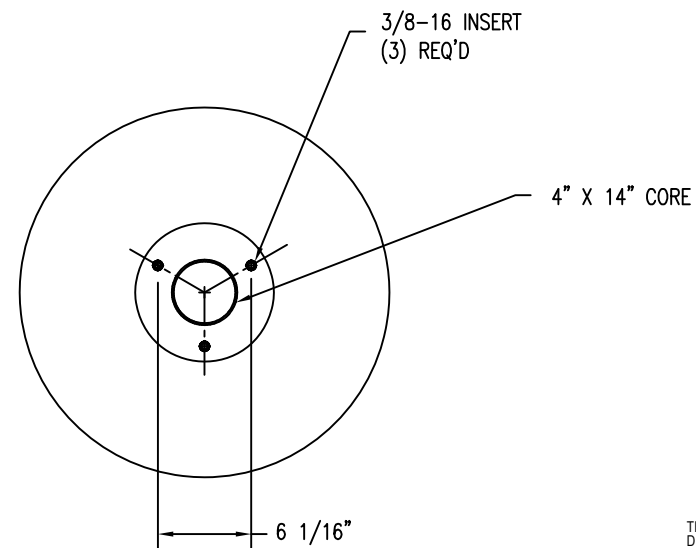

1 TOP VIEW

4 CROSS SECTION

2 ELEVATION VIEW

3 BOTTOM VIEW

PROPRIETARY AND CONFIDENTIAL  
THE INFORMATION CONTAINED IN THIS  
DRAWING IS THE SOLE PROPERTY OF  
Park Warehouse, LLC. 5301 North  
Federal Highway, Suite 140, Boca Raton,  
FL. ANY REPRODUCTION IN PART OR  
AS A WHOLE WITHOUT THE WRITTEN  
PERMISSION OF Park Warehouse, LLC,  
5301 North Federal Highway, Suite 140,  
Boca Raton, FL. IS PROHIBITED.