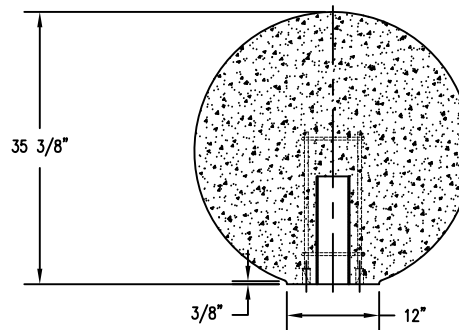

1 TOP VIEW

4 CROSS SECTION

2 ELEVATION VIEW

3 BOTTOM VIEW

**PROPRIETARY AND CONFIDENTIAL**  
THE INFORMATION CONTAINED IN THIS DRAWING IS THE SOLE PROPERTY OF Park Warehouse, LLC. 5301 North Federal Highway, Suite 140, Boca Raton, FL. ANY REPRODUCTION IN PART OR AS A WHOLE WITHOUT THE WRITTEN PERMISSION OF Park Warehouse, LLC. 5301 North Federal Highway, Suite 140, Boca Raton, FL. IS PROHIBITED.