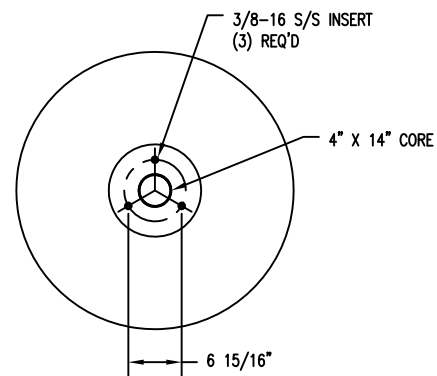

1 TOP VIEW

4 CROSS SECTION

2 ELEVATION VIEW

3 BOTTOM VIEW

**PROPRIETARY AND CONFIDENTIAL**  
THE INFORMATION CONTAINED IN THIS DRAWING IS THE SOLE PROPERTY OF Park Warehouse, LLC. 5301 North Federal Highway, Suite 140, Boca Raton, FL. ANY REPRODUCTION IN PART OR AS A WHOLE WITHOUT THE WRITTEN PERMISSION OF Park Warehouse, LLC. 5301 North Federal Highway, Suite 140, Boca Raton, FL. IS PROHIBITED.