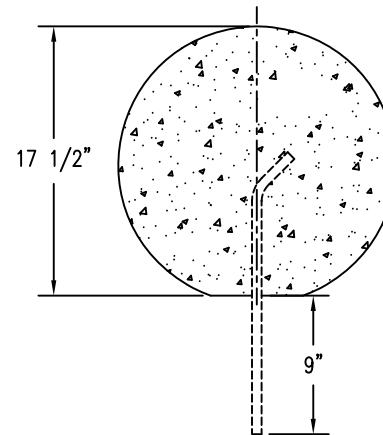

4 SECTION VIEW