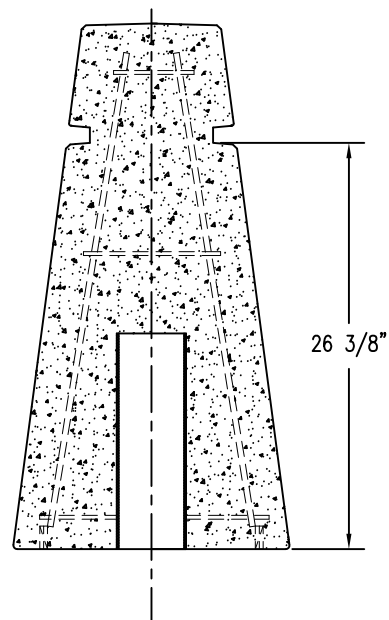

4 CROSS SECTION