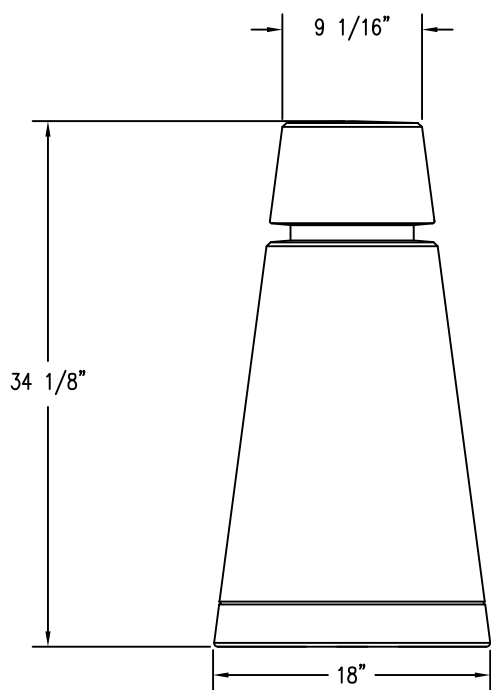

1 TOP VIEW

2 ELEVATION VIEW