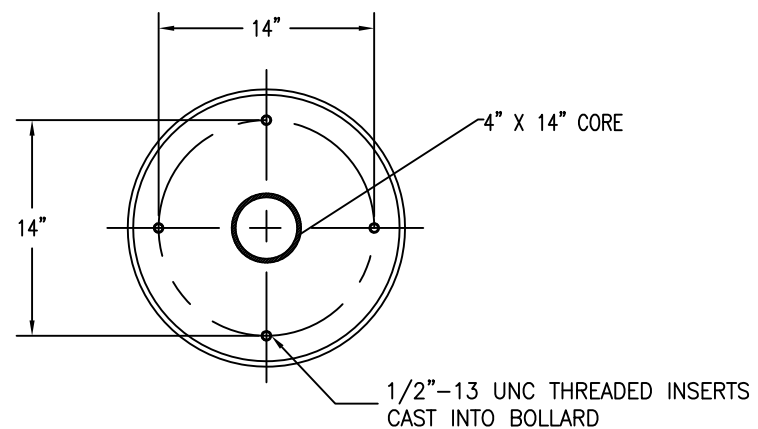

4 CROSS SECTION

3 BOTTOM VIEW