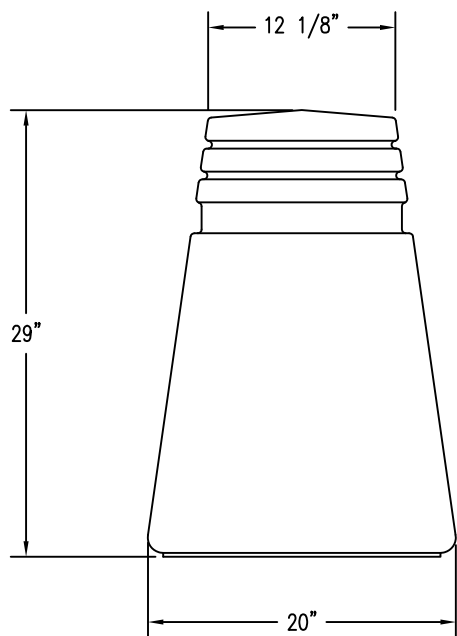

1 TOP VIEW

2 ELEVATION VIEW