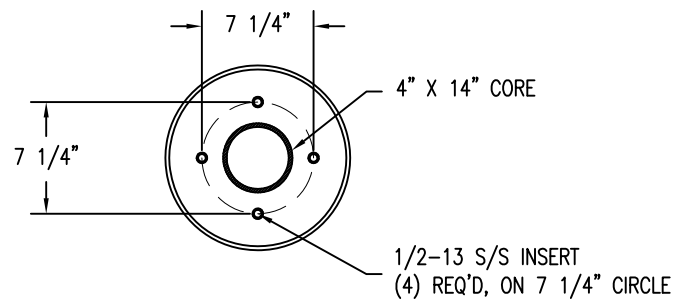

2 CROSS SECTION

3 BOTTOM VIEW