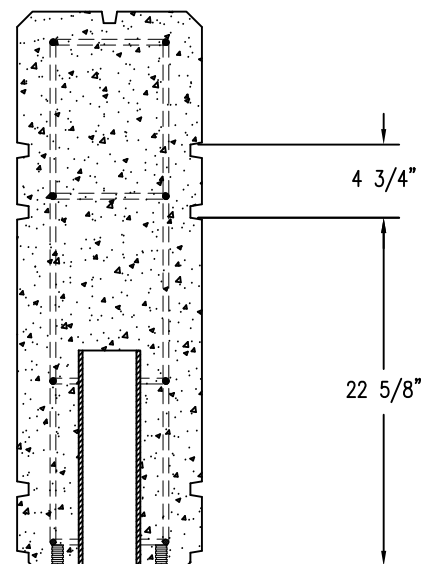

4 CROSS SECTION