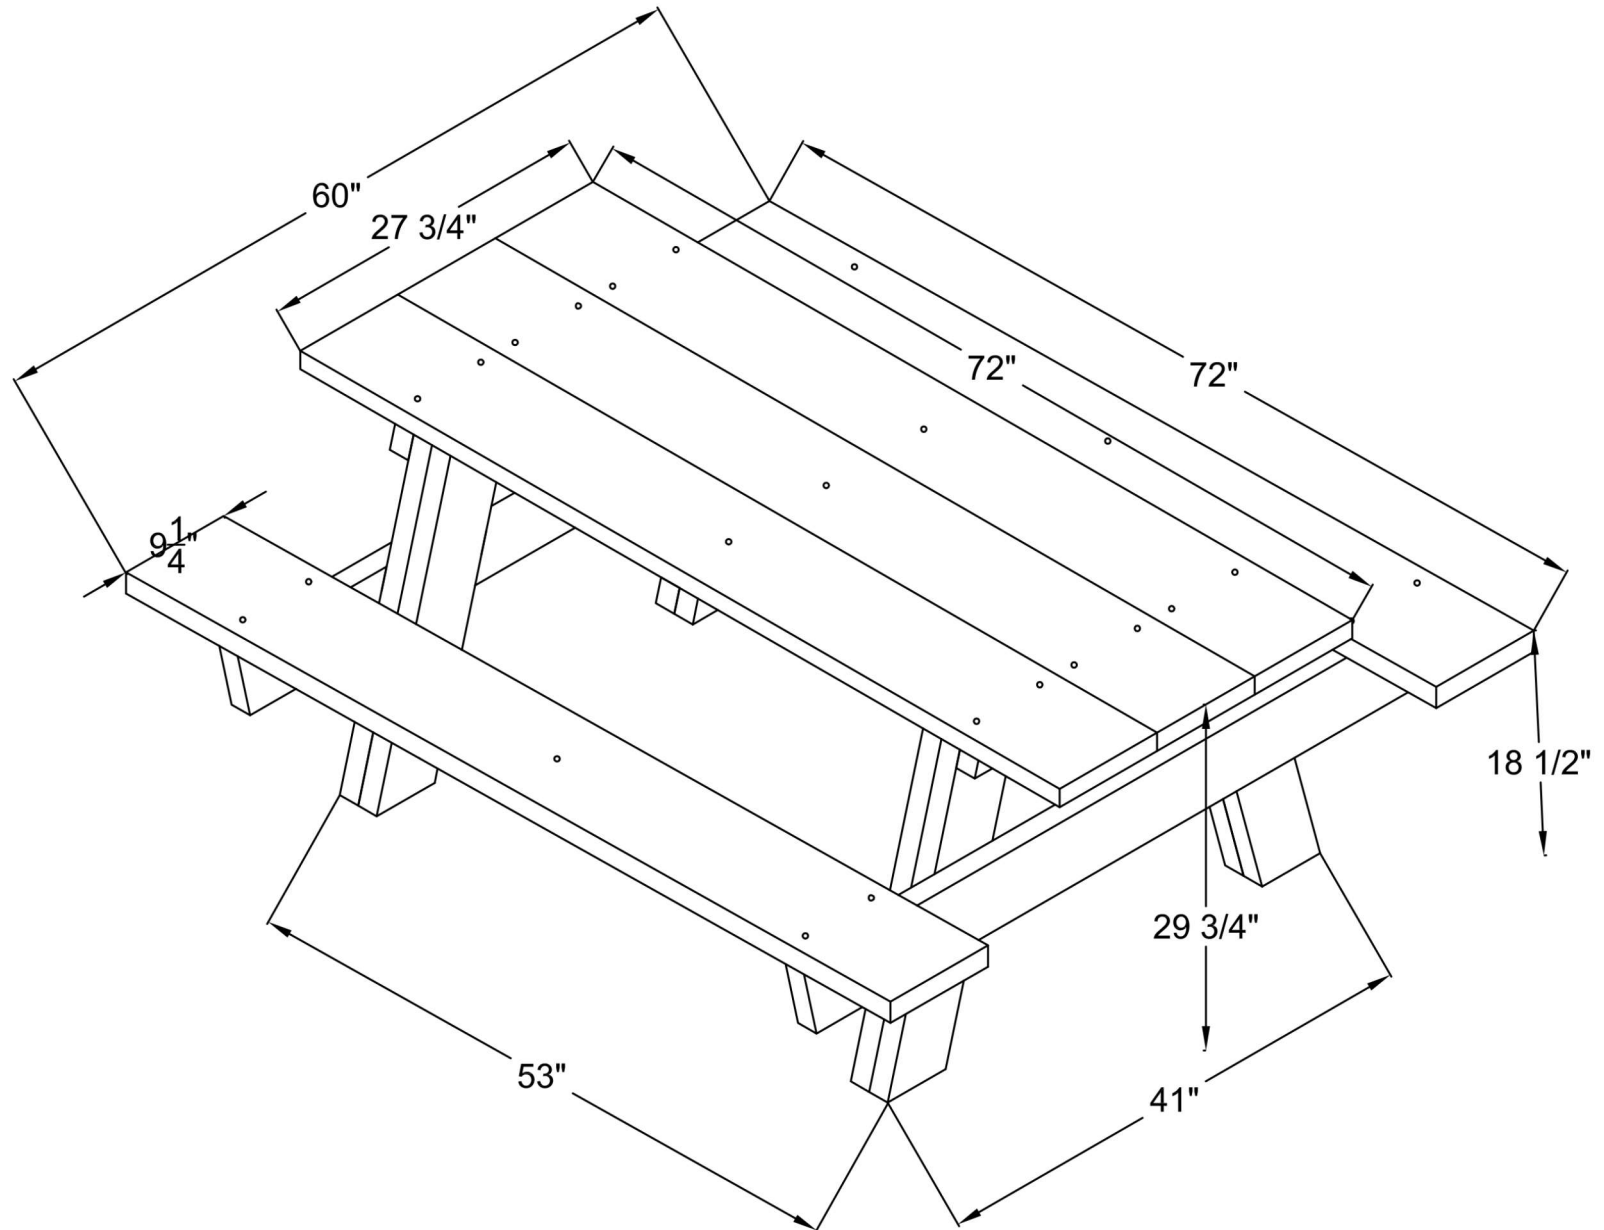

6ft A-Frame Recycled Plastic Picnic Table

SKU: PB APIC6

"A traditional design made from modern materials"

- TOP AND SEATS ARE RECYCLED PLASTIC
- BLACK RECYCLED PLASTIC BASE
- COMES WITH ZINC COATED HARDWARE
- STAINLESS STEEL HARDWARE AVAILABLE
- UNIT WEIGHT APPROX. 260LBS.