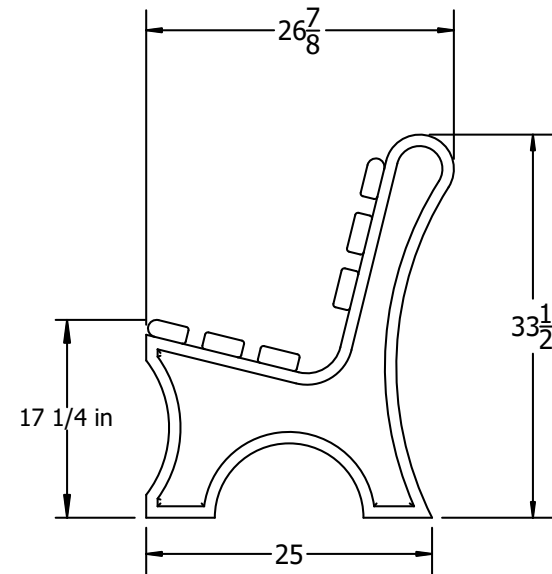

TOP VIEW

3D ISOMETRIC VIEW

FRONT VIEW

SIDE VIEW

# 6 ft. Central Park Bench

COPYRIGHT 2013-2033

This drawing and all information contained herein is the property of PARK WAREHOUSE, LLC. and is not to be reproduced without express written permission of this manufacturer. We assume no responsibility for unauthorized use of this drawing. PARK WAREHOUSE, LLC. is not responsible for local permits and occupancy requirements.