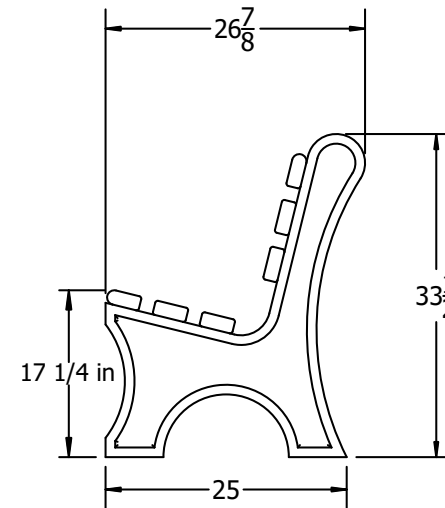

3D ISOMETRIC VIEW

TOP VIEW

FRONT VIEW

SIDE VIEW

# 8 ft. Central Park Bench

COPYRIGHT 2013-2033

This drawing and all information contained herein is the property of PARK WAREHOUSE, LLC. and is not to be reproduced without express written permission of this manufacturer. We assume no responsibility for unauthorized use of this drawing. PARK WAREHOUSE, LLC. is not responsible for local permits and occupancy requirements.