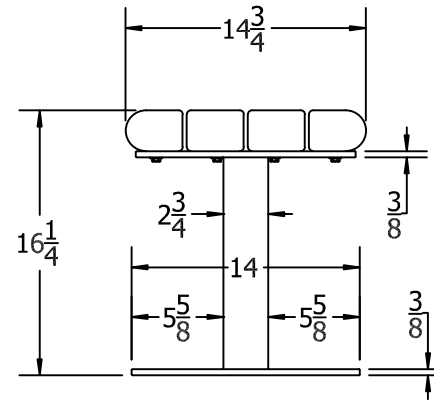

TOP VIEW

3D ISOMETRIC VIEW

FRONT VIEW

SIDE VIEW

4 ft. Creekside Bench Specification Drawing

COPYRIGHT 2013-2033

This drawing and all information contained herein is the property of PARK WAREHOUSE, LLC. and is not to be reproduced without express written permission of this manufacturer. We assume no responsibility for unauthorized use of this drawing. PARK WAREHOUSE, LLC. is not responsible for local permits and occupancy requirements.