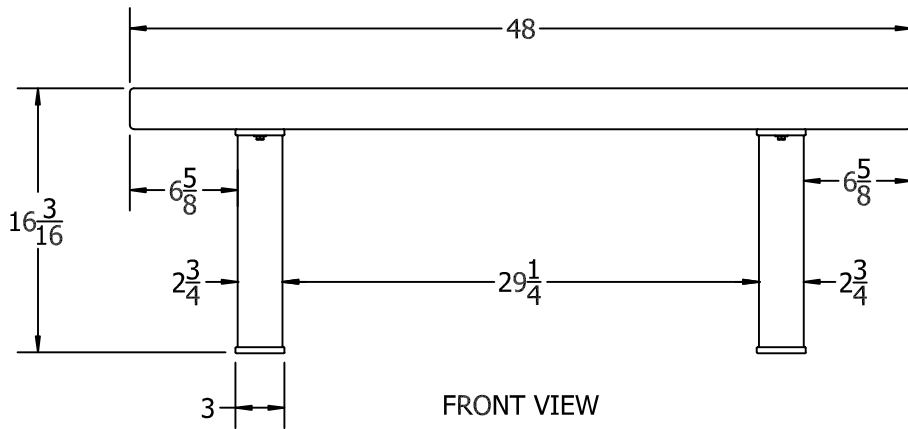

TOP VIEW

3D ISOMETRIC VIEW

FRONT VIEW

SIDE VIEW

4 ft. Creekside Bench Specification Drawing

COPYRIGHT 2013-2033

This drawing and all information contained herein is the property of PARK WAREHOUSE, LLC. and is not to be reproduced without express written permission of this manufacturer. We assume no responsibility for unauthorized use of this drawing. PARK WAREHOUSE, LLC. is not responsible for local permits and occupancy requirements.