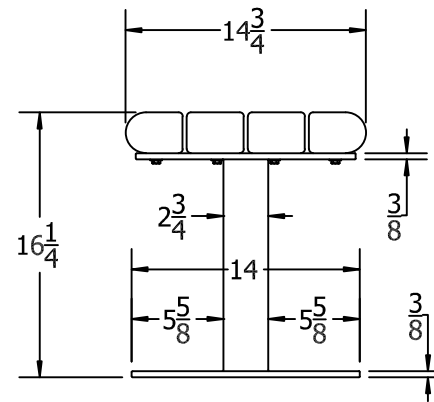

TOP VIEW

3D ISOMETRIC VIEW

FRONT VIEW

SIDE VIEW

4 ft. Creekside Bench Specification Drawing

COPYRIGHT 2013-2033

This drawing and all information contained herein is the property of PARK WAREHOUSE, LLC. and is not to be reproduced without express written permission of this manufacturer. We assume no responsibility for unauthorized use of this drawing. PARK WAREHOUSE, LLC. is not responsible for local permits and occupancy requirements.