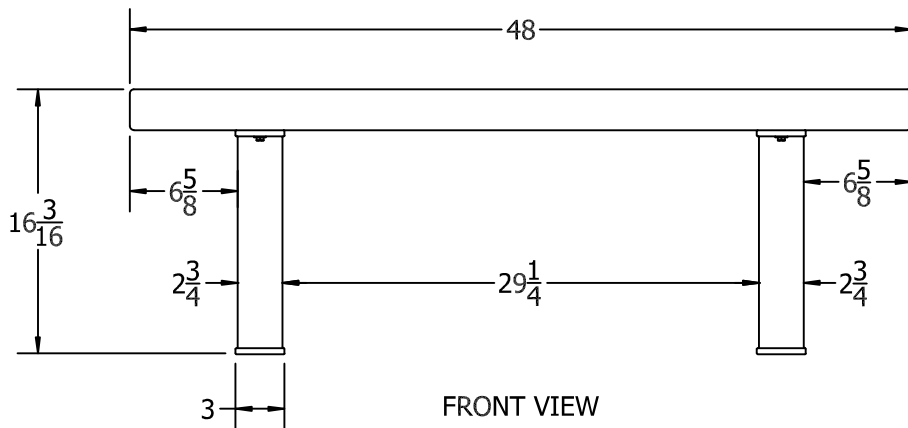

TOP VIEW

3D ISOMETRIC VIEW

FRONT VIEW

SIDE VIEW

4 ft. Creekside Bench Specification Drawing

COPYRIGHT 2013-2033

This drawing and all information contained herein is the property of PARK WAREHOUSE, LLC. and is not to be reproduced without express written permission of this manufacturer. We assume no responsibility for unauthorized use of this drawing. PARK WAREHOUSE, LLC. is not responsible for local permits and occupancy requirements.