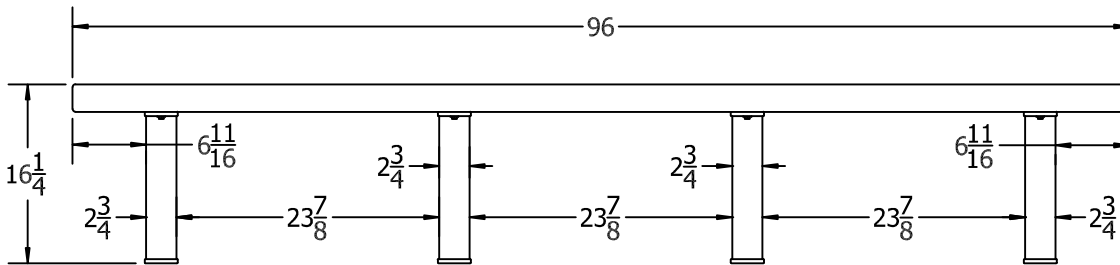

TOP VIEW

3D ISOMETRIC VIEW

FRONT VIEW

SIDE VIEW

8 ft. Creekside Bench Specification Drawing

COPYRIGHT 2013-2033

This drawing and all information contained herein is the property of PARK WAREHOUSE, LLC. and is not to be reproduced without express written permission of this manufacturer. We assume no responsibility for unauthorized use of this drawing. PARK WAREHOUSE, LLC. is not responsible for local permits and occupancy requirements.