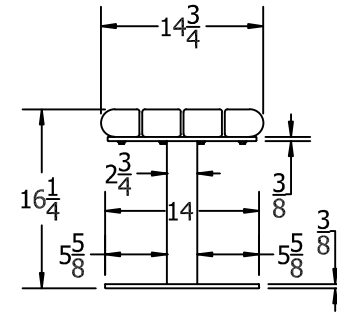

TOP VIEW

3D ISOMETRIC VIEW

FRONT VIEW

SIDE VIEW

8 ft. Creekside Bench Specification Drawing

COPYRIGHT 2013-2033

This drawing and all information contained herein is the property of PARK WAREHOUSE, LLC. and is not to be reproduced without express written permission of this manufacturer. We assume no responsibility for unauthorized use of this drawing. PARK WAREHOUSE, LLC. is not responsible for local permits and occupancy requirements.