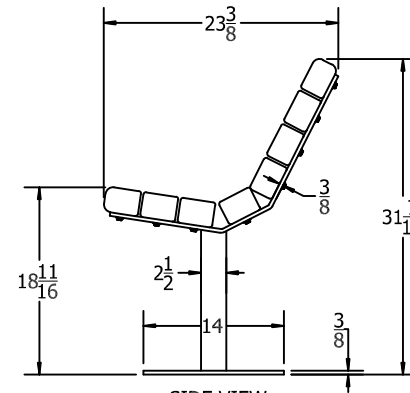

TOP VIEW

3D ISOMETRIC VIEW

FRONT VIEW

SIDE VIEW

BRO

CED

GRA

GRE

STANDARD COLORS

4 Ft. Jameson Bench Spec Sheet

©COPYRIGHT 2013-2033

This drawing and all information contained herein is the property of PARK WAREHOUSE, LLC. and is not to be reproduced without express written permission of this manufacturer. We assume no responsibility for unauthorized use of this drawing. PARK WAREHOUSE, LLC. is not responsible for local permits and occupancy requirements.