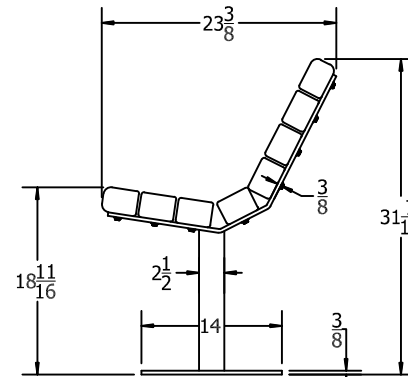

TOP VIEW

3D ISOMETRIC VIEW

FRONT VIEW

SIDE VIEW

BRO

CED

GRA

GRE

STANDARD COLORS

4 Ft. Jameson Bench Spec Sheet

©COPYRIGHT 2013-2033

This drawing and all information contained herein is the property of PARK WAREHOUSE, LLC. and is not to be reproduced without express written permission of this manufacturer. We assume no responsibility for unauthorized use of this drawing. PARK WAREHOUSE, LLC. is not responsible for local permits and occupancy requirements.