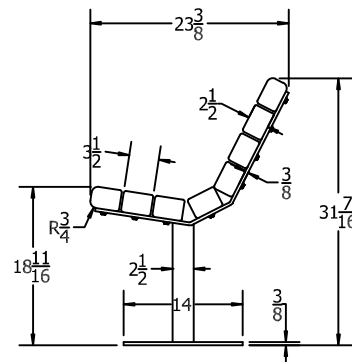

### STANDARD COLORS

3D ISOMETRIC VIEW

TOP VIEW

FRONT VIEW

SIDE VIEW

## 6 Ft. Jameson Bench Spec Sheet

©COPYRIGHT 2013-2033

This drawing and all information contained herein is the property of PARK WAREHOUSE, LLC. and is not to be reproduced without express written permission of this manufacturer. We assume no responsibility for unauthorized use of this drawing. PARK WAREHOUSE, LLC. is not responsible for local permits and occupancy requirements.