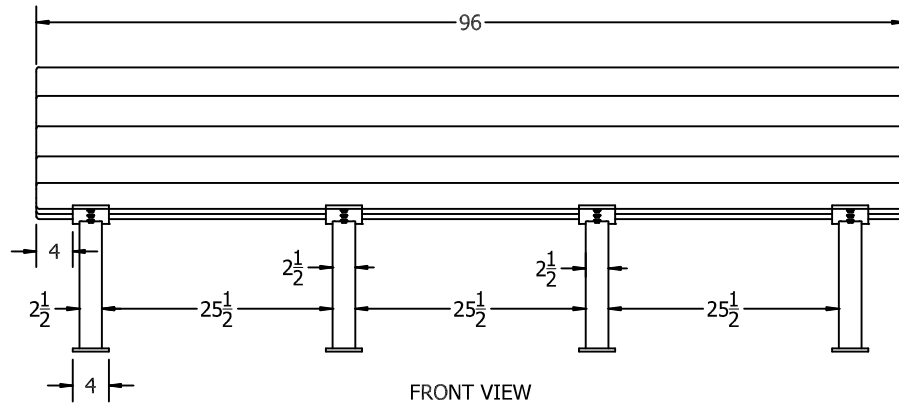

TOP VIEW

3D ISOMETRIC VIEW

FRONT VIEW

SIDE VIEW

- BRO
 - CED
 - GRA
 - GRE
- STANDARD COLORS**

8 Ft. Jameson Bench Spec Sheet

©COPYRIGHT 2013-2033

This drawing and all information contained herein is the property of PARK WAREHOUSE, LLC. and is not to be reproduced without express written permission of this manufacturer. We assume no responsibility for unauthorized use of this drawing. PARK WAREHOUSE, LLC. is not responsible for local permits and occupancy requirements.