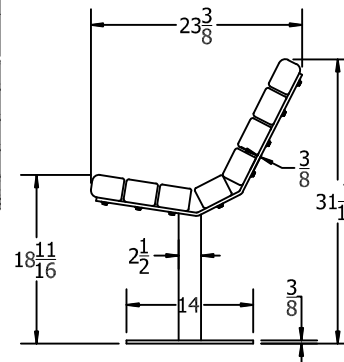

TOP VIEW

3D ISOMETRIC VIEW

FRONT VIEW

SIDE VIEW

- BRO
 - CED
 - GRA
 - GRE
- STANDARD COLORS**

8 Ft. Jameson Bench Spec Sheet

©COPYRIGHT 2013-2033

This drawing and all information contained herein is the property of PARK WAREHOUSE, LLC. and is not to be reproduced without express written permission of this manufacturer. We assume no responsibility for unauthorized use of this drawing. PARK WAREHOUSE, LLC. is not responsible for local permits and occupancy requirements.