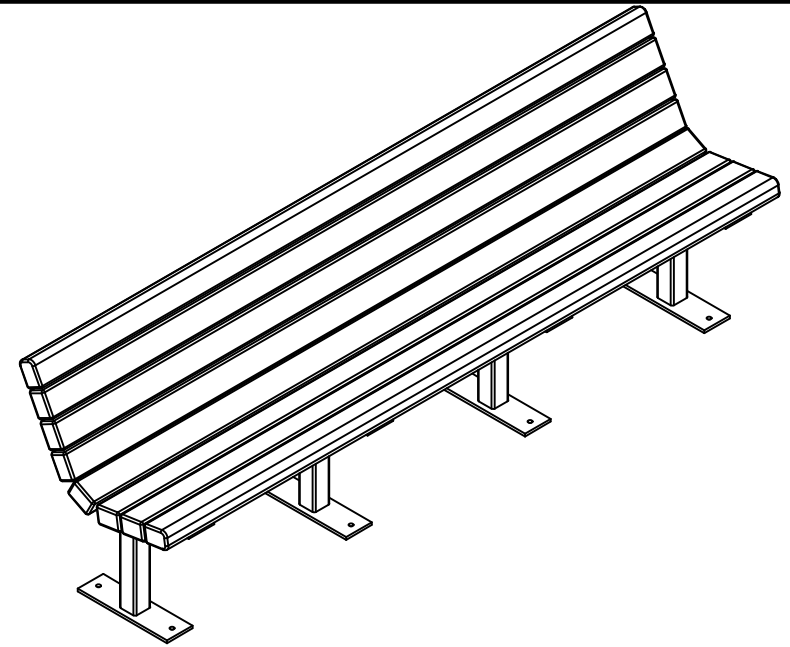

TOP VIEW

3D ISOMETRIC VIEW

FRONT VIEW

SIDE VIEW

- BRO
 - CED
 - GRA
 - GRE
- STANDARD COLORS**

8 Ft. Jameson Bench Spec Sheet

©COPYRIGHT 2013-2033

This drawing and all information contained herein is the property of PARK WAREHOUSE, LLC. and is not to be reproduced without express written permission of this manufacturer. We assume no responsibility for unauthorized use of this drawing. PARK WAREHOUSE, LLC. is not responsible for local permits and occupancy requirements.