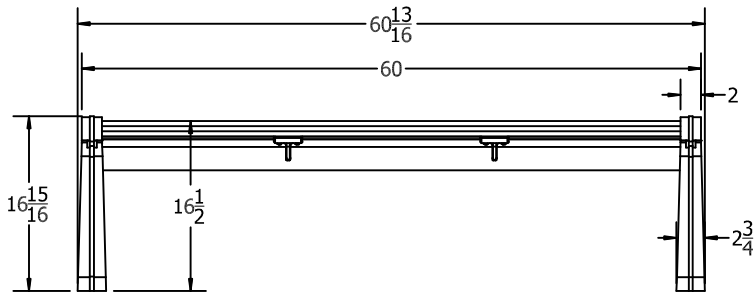

TOP VIEW

FRONT VIEW

SIDE VIEW

3D ISOMETRIC VIEW

5 Ft. Heritage Backless Bench Spec Sheet

©COPYRIGHT 2013-2033

This drawing and all information contained herein is the property of PARK WAREHOUSE, LLC. and is not to be reproduced without express written permission of this manufacturer. We assume no responsibility for unauthorized use of this drawing. PARK WAREHOUSE, LLC. is not responsible for local permits and occupancy requirements.