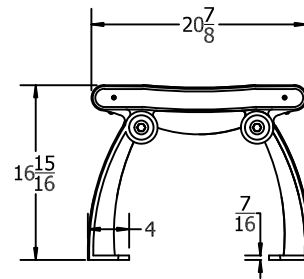

TOP VIEW

FRONT VIEW

SIDE VIEW

3D ISOMETRIC VIEW

5 Ft. Heritage Backless Bench Spec Sheet

©COPYRIGHT 2013-2033

This drawing and all information contained herein is the property of PARK WAREHOUSE, LLC. and is not to be reproduced without express written permission of this manufacturer. We assume no responsibility for unauthorized use of this drawing. PARK WAREHOUSE, LLC. is not responsible for local permits and occupancy requirements.