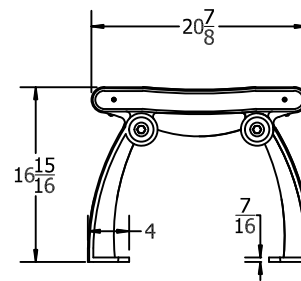

TOP VIEW

FRONT VIEW

SIDE VIEW

3D ISOMETRIC VIEW

# 5 Ft. Heritage Backless Bench Spec Sheet

©COPYRIGHT 2013-2033

This drawing and all information contained herein is the property of PARK WAREHOUSE, LLC. and is not to be reproduced without express written permission of this manufacturer. We assume no responsibility for unauthorized use of this drawing. PARK WAREHOUSE, LLC. is not responsible for local permits and occupancy requirements.