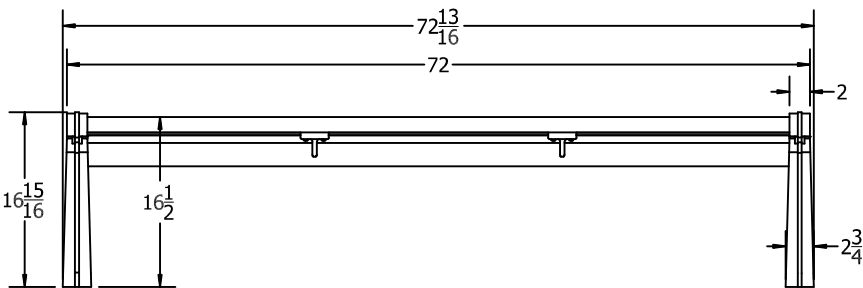

TOP VIEW

FRONT VIEW

SIDE VIEW

3D ISOMETRIC VIEW

- CED ● GRA ● GRE
STANDARD COLORS
● BLA ● BLU ● BRO ● RED WHI
OPTIONAL COLORS

6 Ft. Heritage Backless Bench Spec Sheet

©COPYRIGHT 2013-2033

This drawing and all information contained herein is the property of PARK WAREHOUSE, LLC. and is not to be reproduced without express written permission of this manufacturer. We assume no responsibility for unauthorized use of this drawing. PARK WAREHOUSE, LLC. is not responsible for local permits and occupancy requirements.