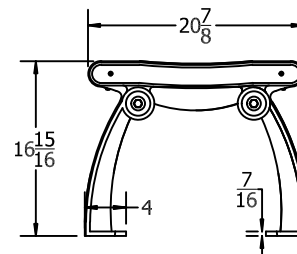

TOP VIEW

FRONT VIEW

SIDE VIEW

3D ISOMETRIC VIEW

- |   |   |   |   |   |
|---|---|---|---|---|
|  |  |  |   |   |
| CED   | GRA   | GRE   |   |   |
| <b>STANDARD COLORS</b>  |   |   |   |   |
|  |  |  |  |  |
| BLA   | BLU   | BRO   | RED   | WHI   |
| <b>OPTIONAL COLORS</b>  |   |   |   |   |

# 6 Ft. Heritage Backless Bench Spec Sheet

©COPYRIGHT 2013-2033

This drawing and all information contained herein is the property of PARK WAREHOUSE, LLC. and is not to be reproduced without express written permission of this manufacturer. We assume no responsibility for unauthorized use of this drawing. PARK WAREHOUSE, LLC. is not responsible for local permits and occupancy requirements.