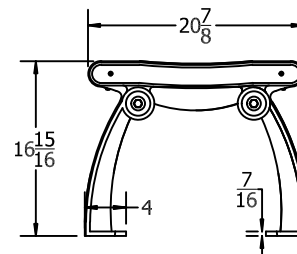

TOP VIEW

FRONT VIEW

SIDE VIEW

3D ISOMETRIC VIEW

- CED ● GRA ● GRE
STANDARD COLORS
● BLA ● BLU ● BRO ● RED WHI
OPTIONAL COLORS

6 Ft. Heritage Backless Bench Spec Sheet

©COPYRIGHT 2013-2033

This drawing and all information contained herein is the property of PARK WAREHOUSE, LLC. and is not to be reproduced without express written permission of this manufacturer. We assume no responsibility for unauthorized use of this drawing. PARK WAREHOUSE, LLC. is not responsible for local permits and occupancy requirements.