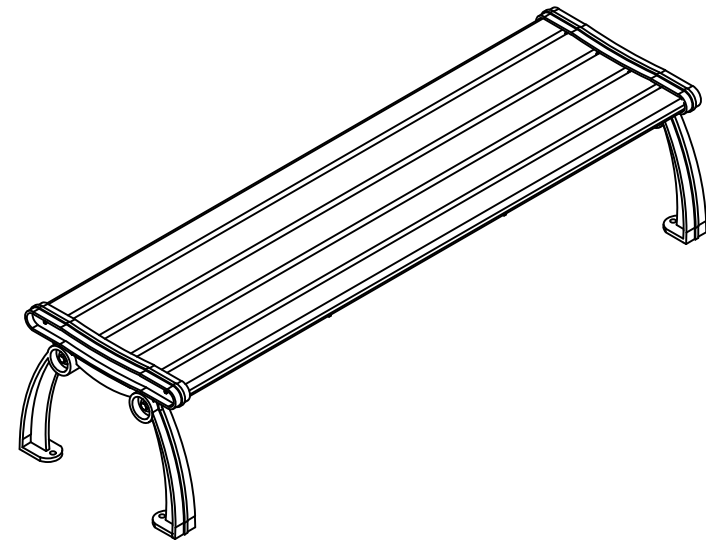

TOP VIEW

FRONT VIEW

SIDE VIEW

3D ISOMETRIC VIEW

- CED ● GRA ● GRE
STANDARD COLORS
● BLA ● BLU ● BRO ● RED WHI
OPTIONAL COLORS

6 Ft. Heritage Backless Bench Spec Sheet

©COPYRIGHT 2013-2033

This drawing and all information contained herein is the property of PARK WAREHOUSE, LLC. and is not to be reproduced without express written permission of this manufacturer. We assume no responsibility for unauthorized use of this drawing. PARK WAREHOUSE, LLC. is not responsible for local permits and occupancy requirements.