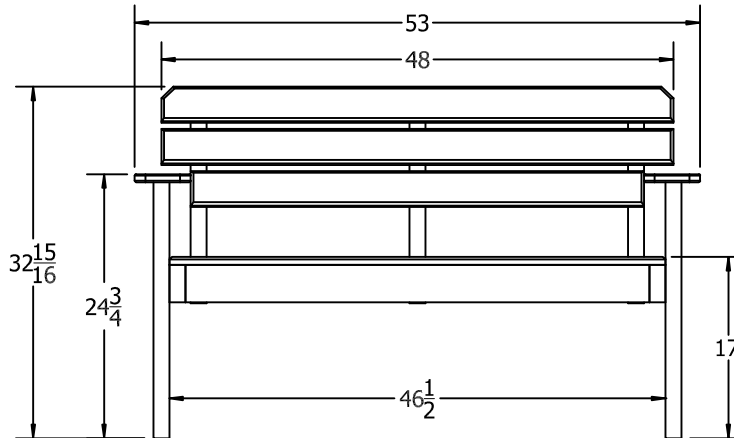

TOP VIEW

3D ISO VIEW

FRONT VIEW

SIDE VIEW

4 Ft. Elizabeth Bench Spec Sheet

©COPYRIGHT 2013-2033

This drawing and all information contained herein is the property of PARK WAREHOUSE, LLC. and is not to be reproduced without express written permission of this manufacturer. We assume no responsibility for unauthorized use of this drawing. PARK WAREHOUSE, LLC. is not responsible for local permits and occupancy requirements.