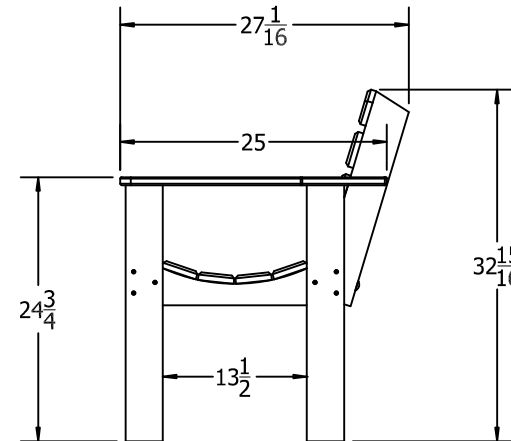

TOP VIEW

3D ISO VIEW

FRONT VIEW

SIDE VIEW

4 Ft. Elizabeth Bench Spec Sheet

©COPYRIGHT 2013-2033

This drawing and all information contained herein is the property of PARK WAREHOUSE, LLC. and is not to be reproduced without express written permission of this manufacturer. We assume no responsibility for unauthorized use of this drawing. PARK WAREHOUSE, LLC. is not responsible for local permits and occupancy requirements.