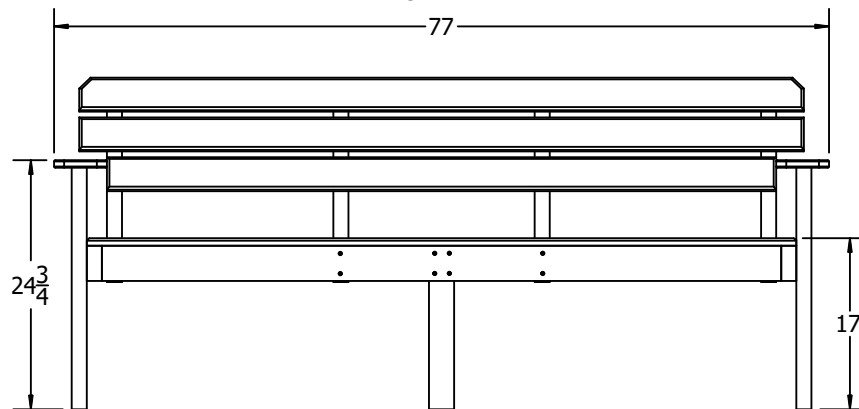

TOP VIEW

3D ISOMETRIC VIEW

FRONT VIEW

SIDE VIEW

6 Ft. Elizabeth Bench Spec Sheet

© COPYRIGHT 2013-2033

This drawing and all information contained herein is the property of PARK WAREHOUSE, LLC. and is not to be reproduced without express written permission of this manufacturer. We assume no responsibility for unauthorized use of this drawing. PARK WAREHOUSE, LLC. is not responsible for local permits and occupancy requirements.