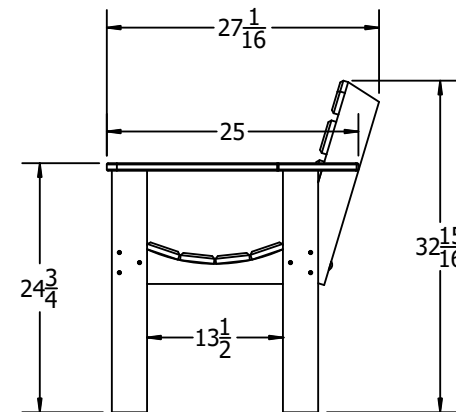

TOP VIEW

3D ISOMETRIC VIEW

FRONT VIEW

SIDE VIEW

6 Ft. Elizabeth Bench Spec Sheet

© COPYRIGHT 2013-2033

This drawing and all information contained herein is the property of PARK WAREHOUSE, LLC. and is not to be reproduced without express written permission of this manufacturer. We assume no responsibility for unauthorized use of this drawing. PARK WAREHOUSE, LLC. is not responsible for local permits and occupancy requirements.