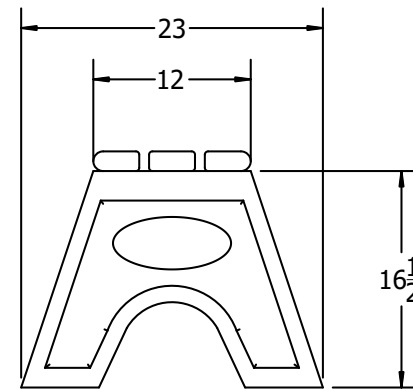

TOP VIEW

3D ISOMETRIC VIEW

FRONT VIEW

SIDE VIEW

- | | | | | | | | |
|---|---|---|---|---|---|---|---|
|  |  |  |  |  |  |  |  |
| CED | GRA | GRE | BLA | BLU | BRO | RED | WHI |
| STANDARD COLORS | | | OPTIONAL COLORS | | | | |

4 Ft. Sport Bench Spec Sheet

©COPYRIGHT 2013-2033

This drawing and all information contained herein is the property of PARK WAREHOUSE, LLC. and is not to be reproduced without express written permission of this manufacturer. We assume no responsibility for unauthorized use of this drawing. PARK WAREHOUSE, LLC. is not responsible for local permits and occupancy requirements.