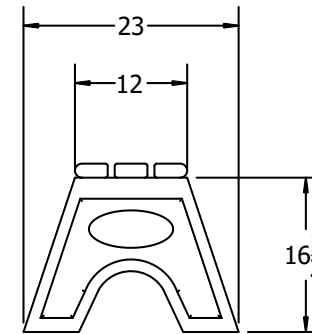

TOP VIEW

3D ISOMETRIC VIEW

FRONT VIEW

SIDE VIEW

- | | | | | | | | |
|-----------------------------------------------------------------------------------------|-----------------------------------------------------------------------------------------|-----------------------------------------------------------------------------------------|-----------------------------------------------------------------------------------------|-----------------------------------------------------------------------------------------|-----------------------------------------------------------------------------------------|-------------------------------------------------------------------------------------------|-------------------------------------------------------------------------------------------|
|  CED |  GRA |  GRE |  BLA |  BLU |  BRO |  RED |  WHI |
| STANDARD COLORS | | | OPTIONAL COLORS | | | | |

8 Ft. Sport Bench Spec Sheet

©COPYRIGHT 2013-2033

This drawing and all information contained herein is the property of PARK WAREHOUSE, LLC. and is not to be reproduced without express written permission of this manufacturer. We assume no responsibility for unauthorized use of this drawing. PARK WAREHOUSE, LLC. is not responsible for local permits and occupancy requirements.