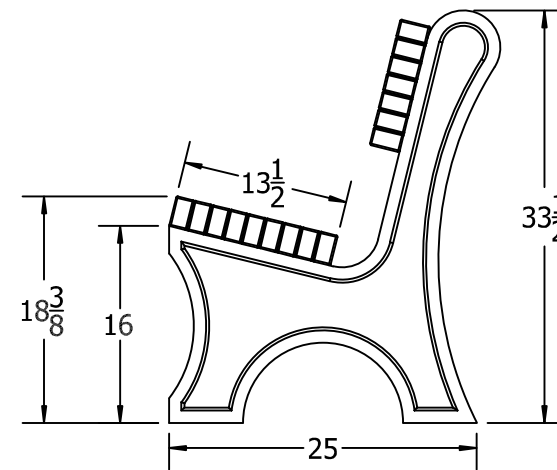

TOP VIEW

3D ISOMETRIC VIEW

FRONT VIEW

SIDE VIEW

6 ft. Ariel Bench

©COPYRIGHT 2013-2033

This drawing and all information contained herein is the property of PARK WAREHOUSE, LLC. and is not to be reproduced without express written permission of this manufacturer. We assume no responsibility for unauthorized use of this drawing. PARK WAREHOUSE, LLC. is not responsible for local permits and occupancy requirements.