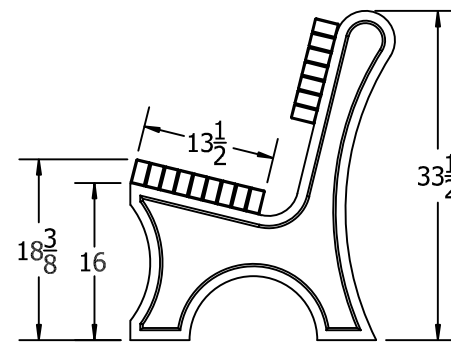

TOP VIEW

3D ISOMETRIC VIEW

FRONT VIEW

SIDE VIEW

8 ft. Ariel Bench

©COPYRIGHT 2013-2033

This drawing and all information contained herein is the property of PARK WAREHOUSE, LLC. and is not to be reproduced without express written permission of this manufacturer. We assume no responsibility for unauthorized use of this drawing. PARK WAREHOUSE, LLC. is not responsible for local permits and occupancy requirements.