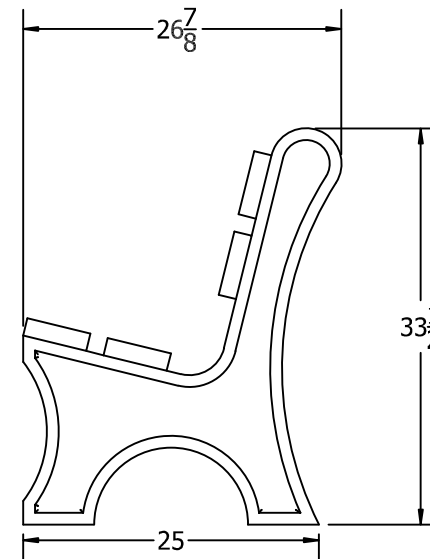

TOP VIEW

FRONT VIEW

3D ISOMETRIC VIEW

SIDE VIEW

4 ft. Colonial Bench Specification Drawing

COPYRIGHT 2013-2033

This drawing and all information contained herein is the property of PARK WAREHOUSE, LLC. and is not to be reproduced without express written permission of this manufacturer. We assume no responsibility for unauthorized use of this drawing. PARK WAREHOUSE, LLC. is not responsible for local permits and occupancy requirements.