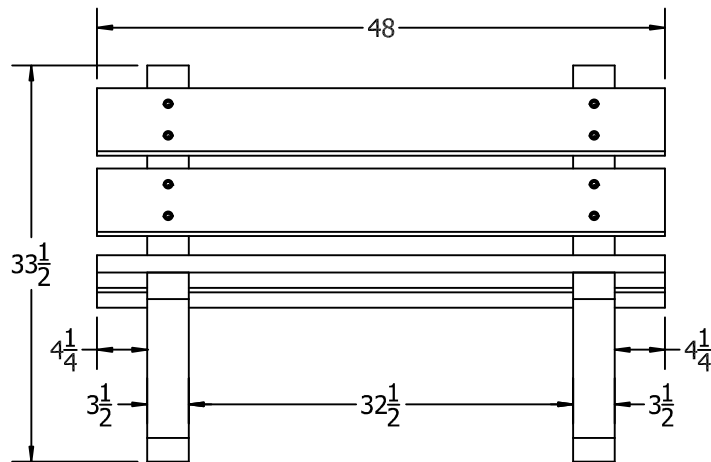

TOP VIEW

FRONT VIEW

3D ISOMETRIC VIEW

SIDE VIEW

4 ft. Colonial Bench Specification Drawing

COPYRIGHT 2013-2033

This drawing and all information contained herein is the property of PARK WAREHOUSE, LLC. and is not to be reproduced without express written permission of this manufacturer. We assume no responsibility for unauthorized use of this drawing. PARK WAREHOUSE, LLC. is not responsible for local permits and occupancy requirements.