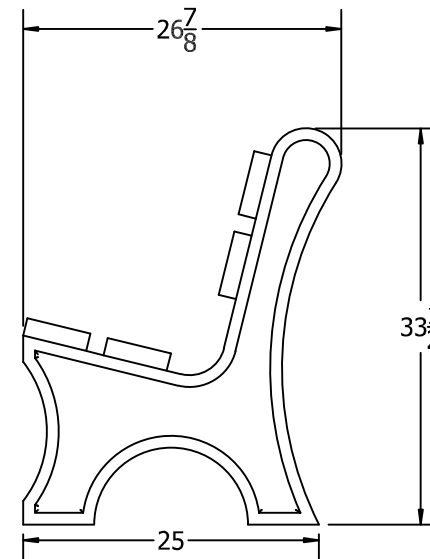

TOP VIEW

FRONT VIEW

3D ISOMETRIC VIEW

SIDE VIEW

# 4 ft. Colonial Bench Specification Drawing

COPYRIGHT 2013-2033

This drawing and all information contained herein is the property of PARK WAREHOUSE, LLC. and is not to be reproduced without express written permission of this manufacturer. We assume no responsibility for unauthorized use of this drawing. PARK WAREHOUSE, LLC. is not responsible for local permits and occupancy requirements.