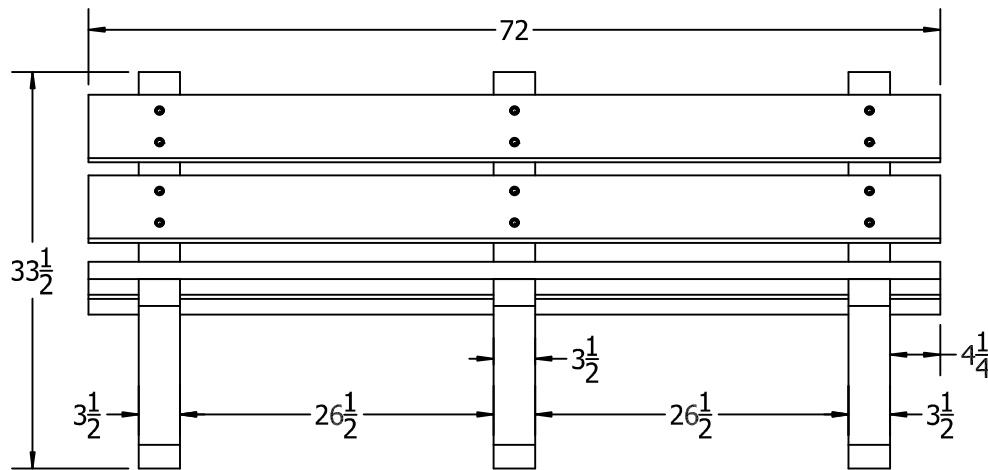

TOP VIEW

FRONT VIEW

3D ISOMETRIC VIEW

SIDE VIEW

6 ft. Colonial Bench Specification Drawing

COPYRIGHT 2013-2033

This drawing and all information contained herein is the property of PARK WAREHOUSE, LLC. and is not to be reproduced without express written permission of this manufacturer. We assume no responsibility for unauthorized use of this drawing. PARK WAREHOUSE, LLC. is not responsible for local permits and occupancy requirements.