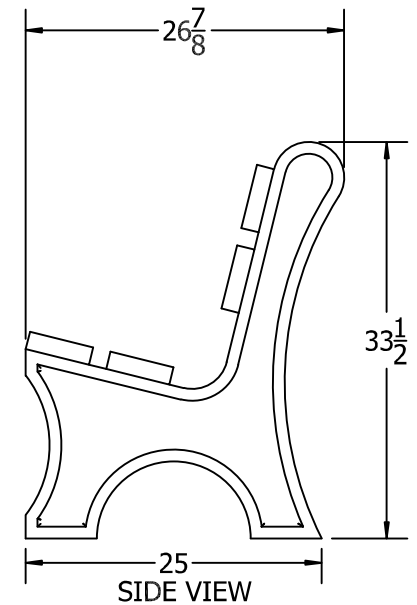

TOP VIEW

FRONT VIEW

3D ISOMETRIC VIEW

SIDE VIEW

6 ft. Colonial Bench Specification Drawing

COPYRIGHT 2013-2033

This drawing and all information contained herein is the property of PARK WAREHOUSE, LLC. and is not to be reproduced without express written permission of this manufacturer. We assume no responsibility for unauthorized use of this drawing. PARK WAREHOUSE, LLC. is not responsible for local permits and occupancy requirements.