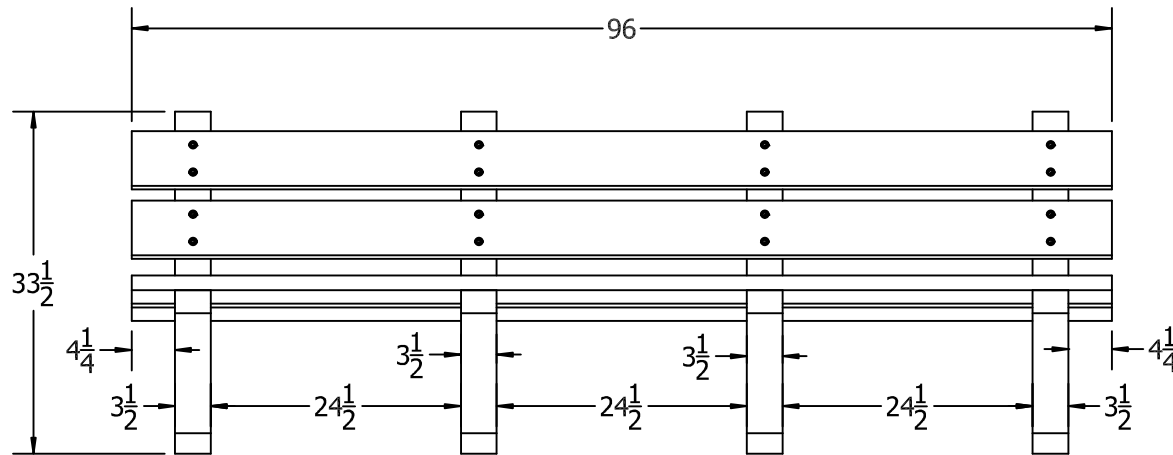

TOP VIEW

3D ISOMETRIC VIEW

FRONT VIEW

SIDE VIEW

8 ft. Colonial Bench Specification Drawing

COPYRIGHT 2013-2033

This drawing and all information contained herein is the property of PARK WAREHOUSE, LLC. and is not to be reproduced without express written permission of this manufacturer. We assume no responsibility for unauthorized use of this drawing. PARK WAREHOUSE, LLC. is not responsible for local permits and occupancy requirements.