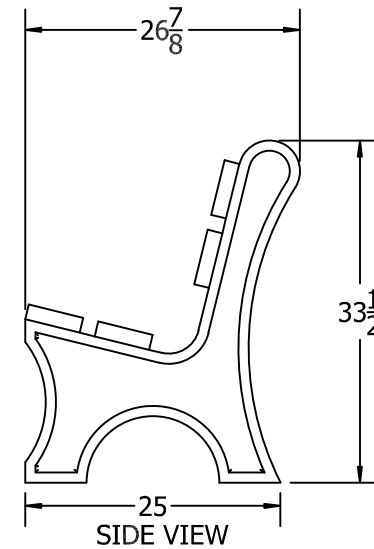

TOP VIEW

3D ISOMETRIC VIEW

FRONT VIEW

SIDE VIEW

8 ft. Colonial Bench Specification Drawing

COPYRIGHT 2013-2033

This drawing and all information contained herein is the property of PARK WAREHOUSE, LLC. and is not to be reproduced without express written permission of this manufacturer. We assume no responsibility for unauthorized use of this drawing. PARK WAREHOUSE, LLC. is not responsible for local permits and occupancy requirements.