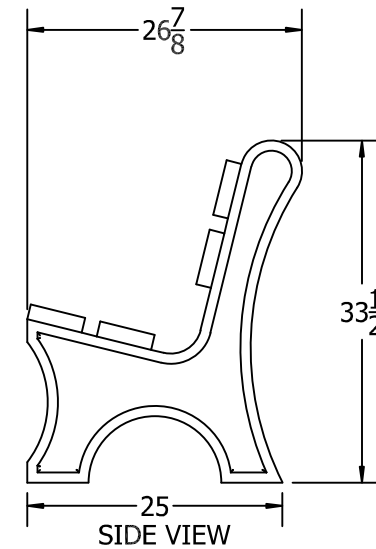

TOP VIEW

3D ISOMETRIC VIEW

FRONT VIEW

SIDE VIEW

8 ft. Colonial Bench Specification Drawing

COPYRIGHT 2013-2033

This drawing and all information contained herein is the property of PARK WAREHOUSE, LLC. and is not to be reproduced without express written permission of this manufacturer. We assume no responsibility for unauthorized use of this drawing. PARK WAREHOUSE, LLC. is not responsible for local permits and occupancy requirements.