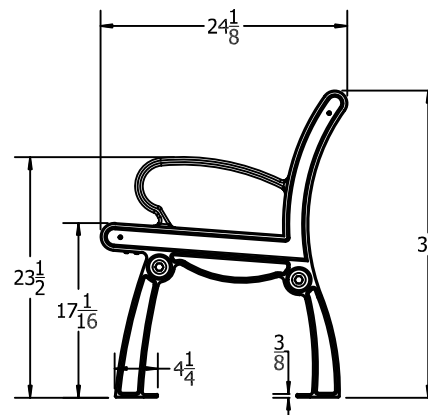

TOP VIEW

FRONT VIEW

3D ISOMETRIC VIEW

SIDE VIEW

4 Ft. Heritage Bench Spec Sheet

©COPYRIGHT 2013-2033

This drawing and all information contained herein is the property of PARK WAREHOUSE, LLC. and is not to be reproduced without express written permission of this manufacturer. We assume no responsibility for unauthorized use of this drawing. PARK WAREHOUSE, LLC. is not responsible for local permits and occupancy requirements.