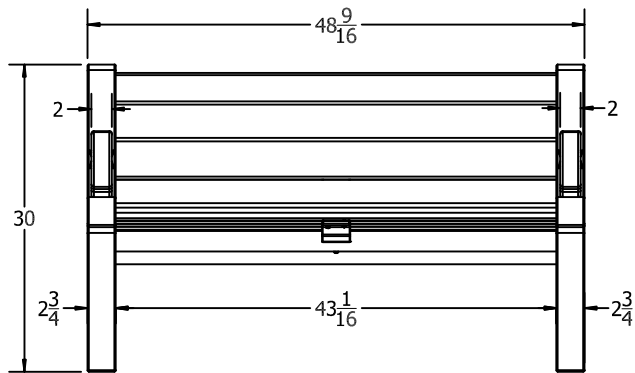

TOP VIEW

FRONT VIEW

3D ISOMETRIC VIEW

SIDE VIEW

4 Ft. Heritage Bench Spec Sheet

©COPYRIGHT 2013-2033

This drawing and all information contained herein is the property of PARK WAREHOUSE, LLC. and is not to be reproduced without express written permission of this manufacturer. We assume no responsibility for unauthorized use of this drawing. PARK WAREHOUSE, LLC. is not responsible for local permits and occupancy requirements.