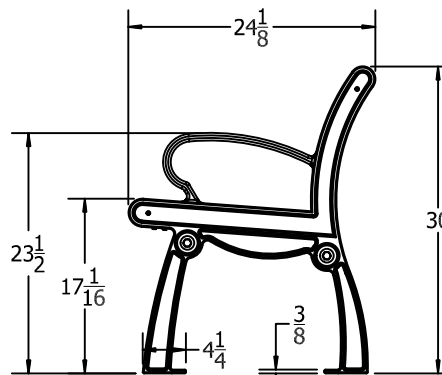

TOP VIEW

3D ISOMETRIC VIEW

FRONT VIEW

SIDE VIEW

5 Ft. Heritage Bench Spec Sheet

©COPYRIGHT 2013-2033

This drawing and all information contained herein is the property of PARK WAREHOUSE, LLC. and is not to be reproduced without express written permission of this manufacturer. We assume no responsibility for unauthorized use of this drawing. PARK WAREHOUSE, LLC. is not responsible for local permits and occupancy requirements.