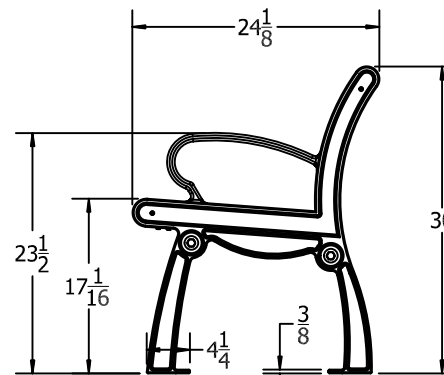

TOP VIEW

3D ISOMETRIC VIEW

FRONT VIEW

SIDE VIEW

5 Ft. Heritage Bench Spec Sheet

©COPYRIGHT 2013-2033

This drawing and all information contained herein is the property of PARK WAREHOUSE, LLC. and is not to be reproduced without express written permission of this manufacturer. We assume no responsibility for unauthorized use of this drawing. PARK WAREHOUSE, LLC. is not responsible for local permits and occupancy requirements.