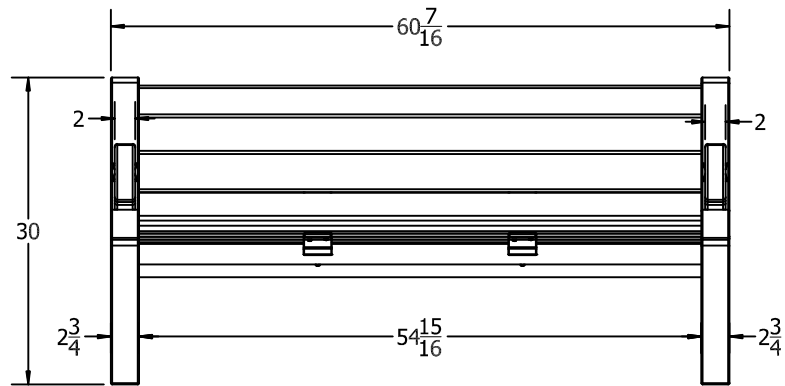

TOP VIEW

3D ISOMETRIC VIEW

FRONT VIEW

SIDE VIEW

5 Ft. Heritage Bench Spec Sheet

©COPYRIGHT 2013-2033

This drawing and all information contained herein is the property of PARK WAREHOUSE, LLC. and is not to be reproduced without express written permission of this manufacturer. We assume no responsibility for unauthorized use of this drawing. PARK WAREHOUSE, LLC. is not responsible for local permits and occupancy requirements.