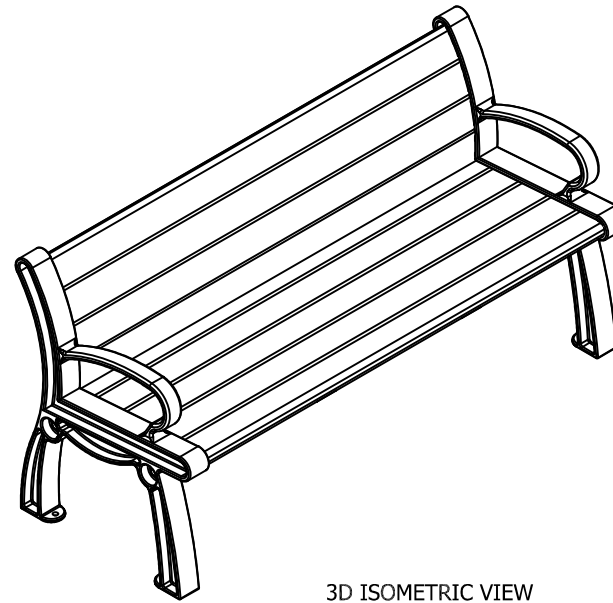

TOP VIEW

3D ISOMETRIC VIEW

FRONT VIEW

SIDE VIEW

5 Ft. Heritage Bench Spec Sheet

©COPYRIGHT 2013-2033

This drawing and all information contained herein is the property of PARK WAREHOUSE, LLC. and is not to be reproduced without express written permission of this manufacturer. We assume no responsibility for unauthorized use of this drawing. PARK WAREHOUSE, LLC. is not responsible for local permits and occupancy requirements.