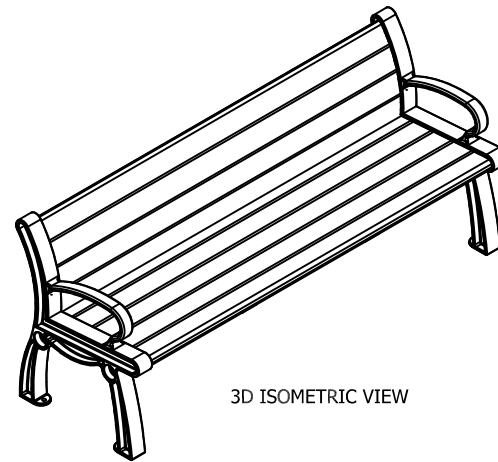

TOP VIEW

3D ISOMETRIC VIEW

FRONT VIEW

SIDE VIEW

6 Ft. Heritage Bench Spec Sheet

©COPYRIGHT 2013-2033

This drawing and all information contained herein is the property of PARK WAREHOUSE, LLC. and is not to be reproduced without express written permission of this manufacturer. We assume no responsibility for unauthorized use of this drawing. PARK WAREHOUSE, LLC. is not responsible for local permits and occupancy requirements.