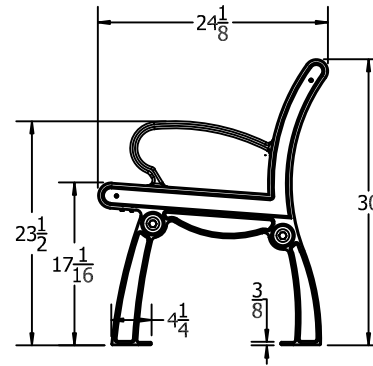

TOP VIEW

3D ISOMETRIC VIEW

FRONT VIEW

SIDE VIEW

6 Ft. Heritage Bench Spec Sheet

©COPYRIGHT 2013-2033

This drawing and all information contained herein is the property of PARK WAREHOUSE, LLC. and is not to be reproduced without express written permission of this manufacturer. We assume no responsibility for unauthorized use of this drawing. PARK WAREHOUSE, LLC. is not responsible for local permits and occupancy requirements.