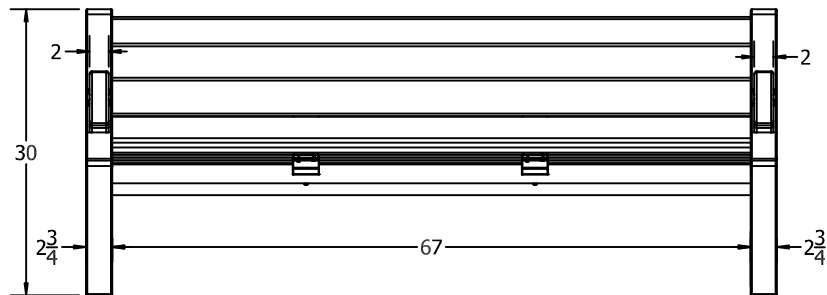

TOP VIEW

3D ISOMETRIC VIEW

FRONT VIEW

SIDE VIEW

6 Ft. Heritage Bench Spec Sheet

©COPYRIGHT 2013-2033

This drawing and all information contained herein is the property of PARK WAREHOUSE, LLC. and is not to be reproduced without express written permission of this manufacturer. We assume no responsibility for unauthorized use of this drawing. PARK WAREHOUSE, LLC. is not responsible for local permits and occupancy requirements.