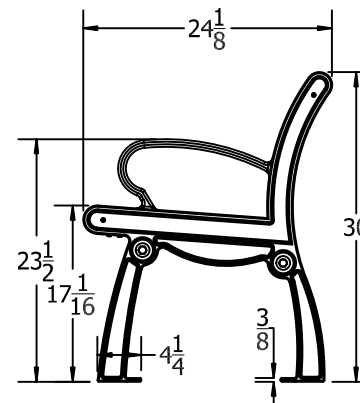

TOP VIEW

FRONT VIEW

SIDE VIEW

3D ISOMETRIC VIEW

8 Ft. Heritage Bench Spec Sheet

©COPYRIGHT 2013-2033

This drawing and all information contained herein is the property of PARK WAREHOUSE, LLC. and is not to be reproduced without express written permission of this manufacturer. We assume no responsibility for unauthorized use of this drawing. PARK WAREHOUSE, LLC. is not responsible for local permits and occupancy requirements.