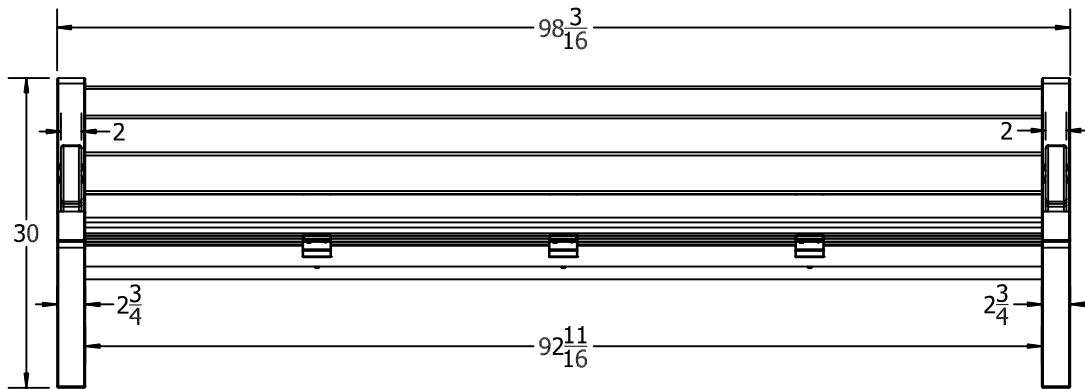

TOP VIEW

FRONT VIEW

SIDE VIEW

3D ISOMETRIC VIEW

8 Ft. Heritage Bench Spec Sheet

©COPYRIGHT 2013-2033

This drawing and all information contained herein is the property of PARK WAREHOUSE, LLC. and is not to be reproduced without express written permission of this manufacturer. We assume no responsibility for unauthorized use of this drawing. PARK WAREHOUSE, LLC. is not responsible for local permits and occupancy requirements.